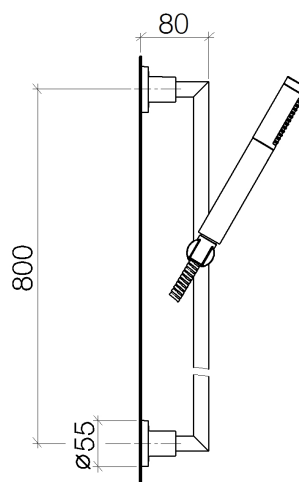

Product specifications

For details refer to main article

Surfaces

- | | |
|-----------------|-------------|
| • chrome | 26402892-00 |
| • matt platinum | 26402892-06 |
| • platinum | 26402892-08 |
| • matt white | 26402892-10 |
| • matt black | 26402892-33 |

Exploded assembly drawing

Order quantity

No.	Article number	Name	Installation quantity
1	28010979ff	shower	1
2	28322970ff	hose	1
3	26701892ff	shower set	1