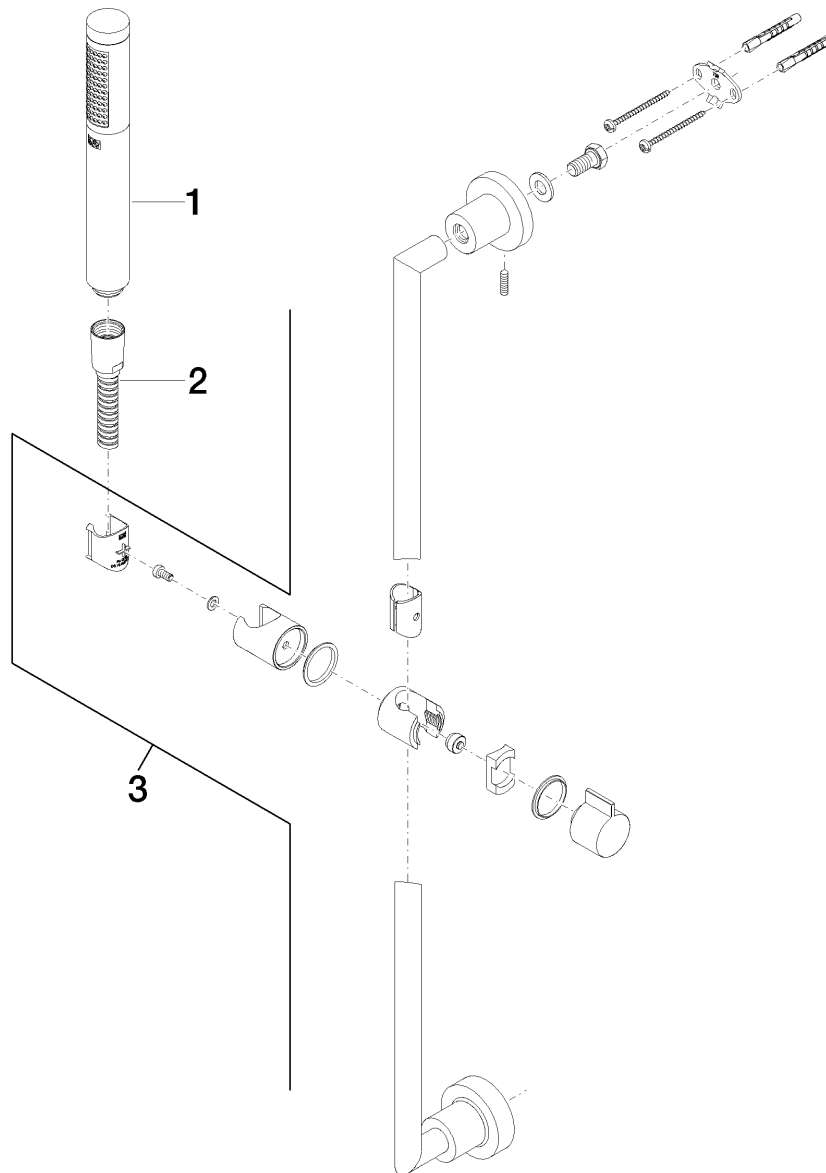

Product specifications

For details refer to main article

Surfaces

- | | |
|-----------------|-------------|
| • chrome | 26402892-00 |
| • matt platinum | 26402892-06 |
| • platinum | 26402892-08 |
| • matt white | 26402892-10 |
| • matt black | 26402892-33 |

Exploded assembly drawing

Order quantity

No.	Article number	Name	Installation quantity
1	28010979ff	shower	1
2	28322970ff	hose	1
3	26701892ff	shower set	1