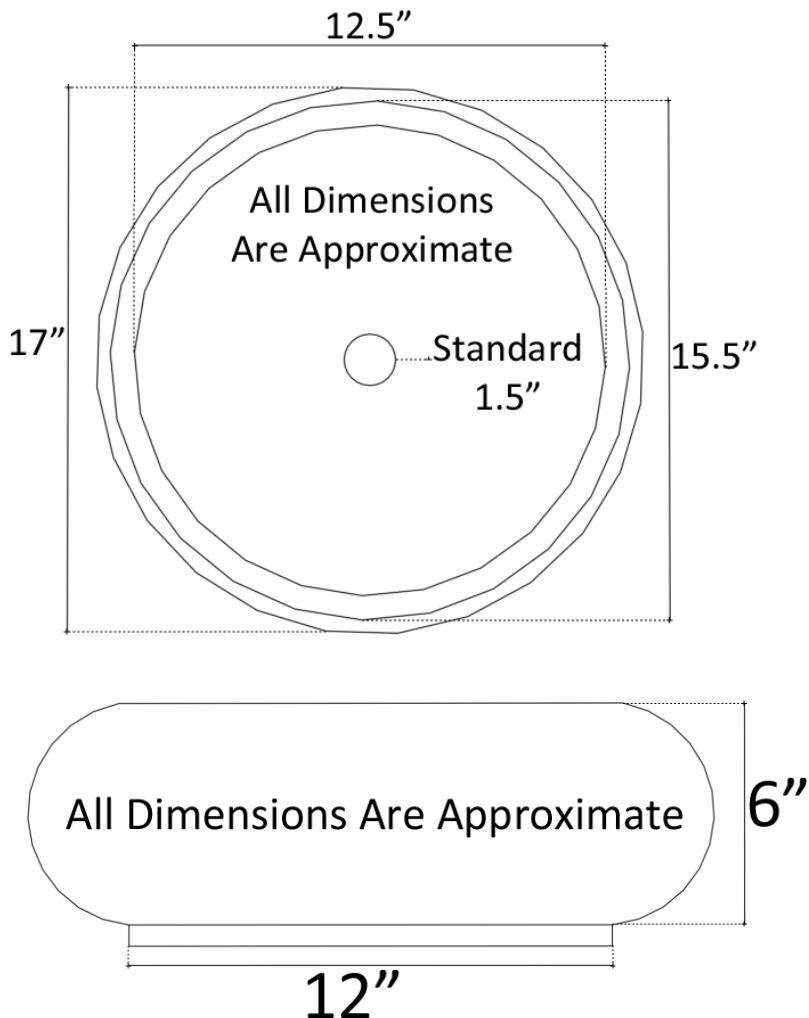

Specify When Ordering:

- Pattern	
A	Single Color
AR	Single Color Random
B	Polka Dot
C	Star
D	Swirl
E	Windows
F	Confetti
FR	Random Confetti
G	Stripes

- Tile Color (by #)	
Numbers are grouped by height. Only choose tiles with same height	
1-12	Venetian Glass (call for pricing on 11-12)
13-17	Tumbled Stone
18-20	Mother of Pearl

- Drain Model # & Finish	
- Standard Drain Included	
D004	Grid Strainer
D005	Lift & Turn
Optional at Standard Price	
D101-D604	Decorative Drains

DIMENSIONS WILL VARY. DO NOT use this sheet as a guide for countertop cuts.