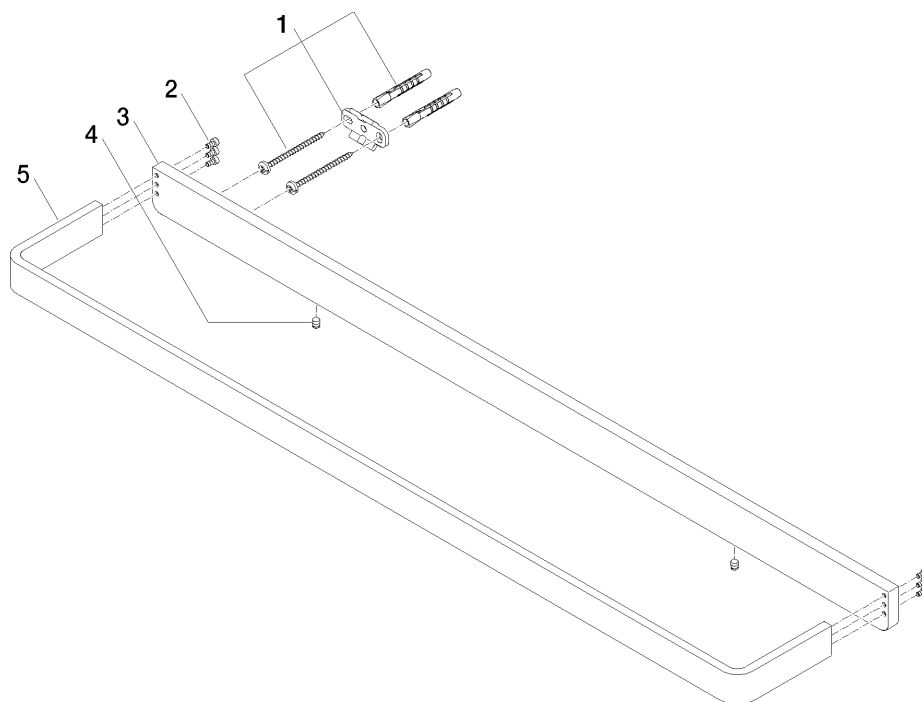

Product specifications

- 3 7/8" projection

Surfaces

- | | |
|-----------------|-------------|
| • chrome | 83070710-00 |
| • chrome | 83070710-00 |
| • matt platinum | 83070710-06 |
| • matt platinum | 83070710-06 |

Exploded assembly drawing

Order quantity

No.	Article number	Name	Installation quantity
1	0517207170090	fixing set	2
2	9030300590090	screw	2
3	081771501ff	holder	1
4	09311111290	pin	2
5	081771551ff	holder	1