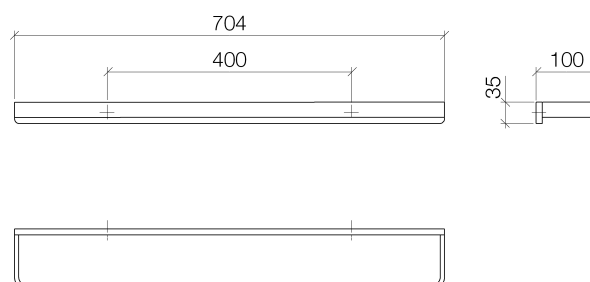

Product specifications

- 3 7/8" projection

Surfaces

- | | |
|-----------------|-------------|
| • chrome | 83070710-00 |
| • chrome | 83070710-00 |
| • matt platinum | 83070710-06 |
| • matt platinum | 83070710-06 |

Exploded assembly drawing

Order quantity

No.	Article number	Name	Installation quantity
1	0517207170090	fixing set	2
2	9030300590090	screw	2
3	081771501ff	holder	1
4	09311111290	pin	2
5	081771551ff	holder	1