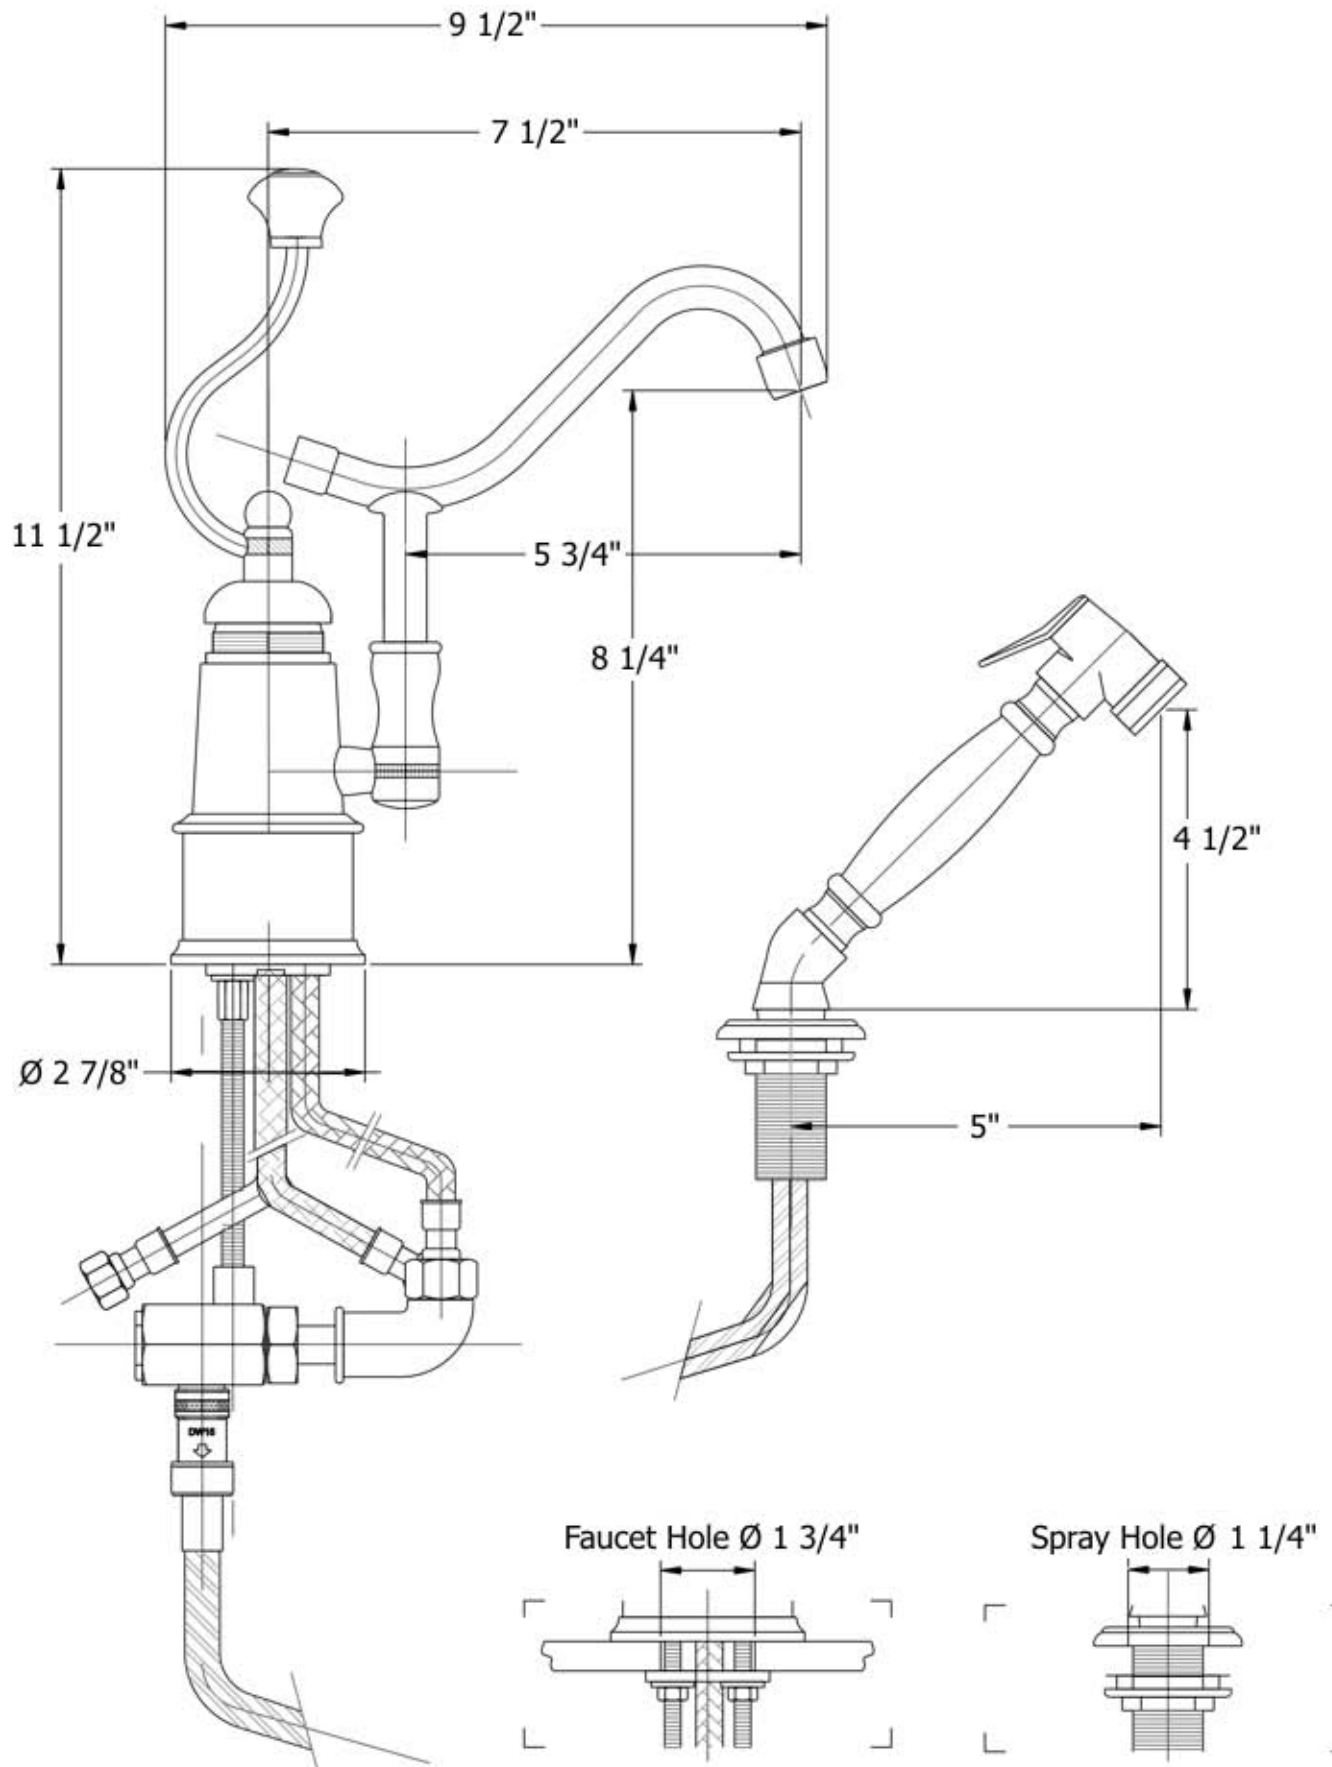

4102 - 'De Dion' Single Lever Mixer with Spray