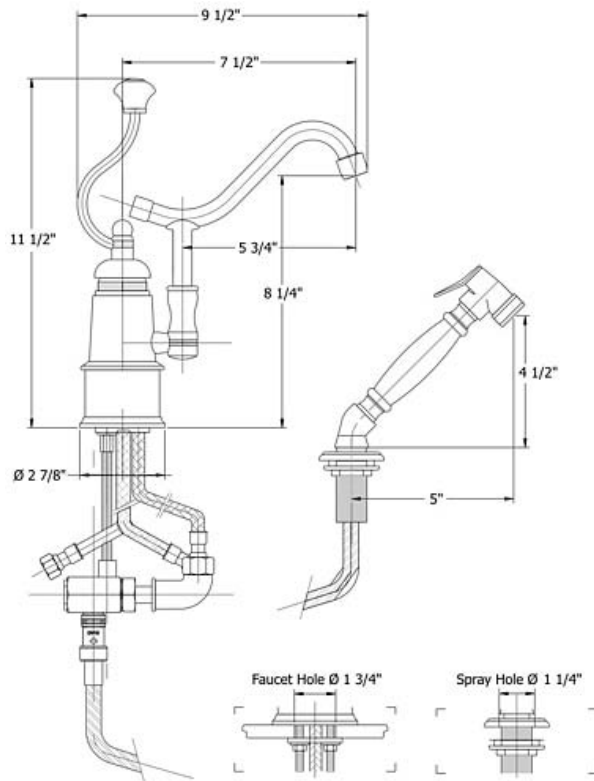

# 4102 - 'De Dion' Single Lever Mixer with Spray

Part#	Description
27	Rubber Washer
28	Mounting Plate
29	3/8" X 12" Flexible Supply Hoses
30	Threaded Hand Spray Supply Line
31	Rubber O-Ring
32	3/8" Braided Supply Line
33	Washer
34	Brass Nut
35	3/8" Washer
36	Flexible Nylon Hose
37	Backflow Preventer
49	All Thread
50	Threaded Mounting Stem
51	Brass Nut
52	Metal Ring & Rubber Washer
53	Flat Rubber Washer
53	Hand Spray Escutcheon
54	Hand Spray Elbow
55	Rubber O-Ring
56	Hand Spray Couplers
57	Finished Wood Or White Ceramic Handle
58	Threaded Stem
62	Hand Spray Head Assembly
63	Aerator Nut
64	4 Piece Grill Kit
67	Aerator Screw
91	De Dion Complete Handle Set
92	Complete Hand Spray Kit
93	Diverter Block Assembly
94	Spout Assembly

## Technical Information

- 1 3/4" Faucet Body Hole Drilling
- Hand Spray Requires 1 1/4" Hole Drilling
- Flow Rate Is 2.2 GPM
- For Complete Handle Set Order Part# 95012763XX(63=WOOD HANDLE, XX=FINISH CODE) OR 95012720XX(20=CERAMIC HANDLE, XX=FINISH CODE)
- For Complete Hand Spray And Hose, Order Part #450763XX OR 450720XX
- Available Finishes Are Polished Brass(55), Polished Nickel(56), Brushed Nickel(57), Polished Copper & Brass(58), Weathered Copper & Brass(59) and Satin Nickel(60)
- Please see cleaning instructions for finish care and maintenance

## Description

01	Ceramic Insert
02	Decorative Finished Nut
03	Threaded Stem
04	Finished Wood Or White Ceramic Knob
05	Finished Sleeve
07	Round Screw
10	Cartridge Holding Nut
11	Ceramic Cartridge
12	Upper Body
13	Rubber O-Ring
14	Internal Plug
15	Rubber O-Ring
16	Spout Elbow
17	Swan Nut
18	Spout O-Rings
19	Nylon Clip
20	Spout
21	Aerator Washer
22	Aerator Filter
23	Aerator Cover
24	Upper Escutcheon Ring
25	Lower Body
26	Lower Escutcheon

Please follow example when ordering parts for 'De Dion' Single Lever Mixer  
With Spray

- To order part #20 – Spout
  - 9410220 xx
- Please substitute finish number needed in place of **XX**.

To order a part that is not finished use **00**