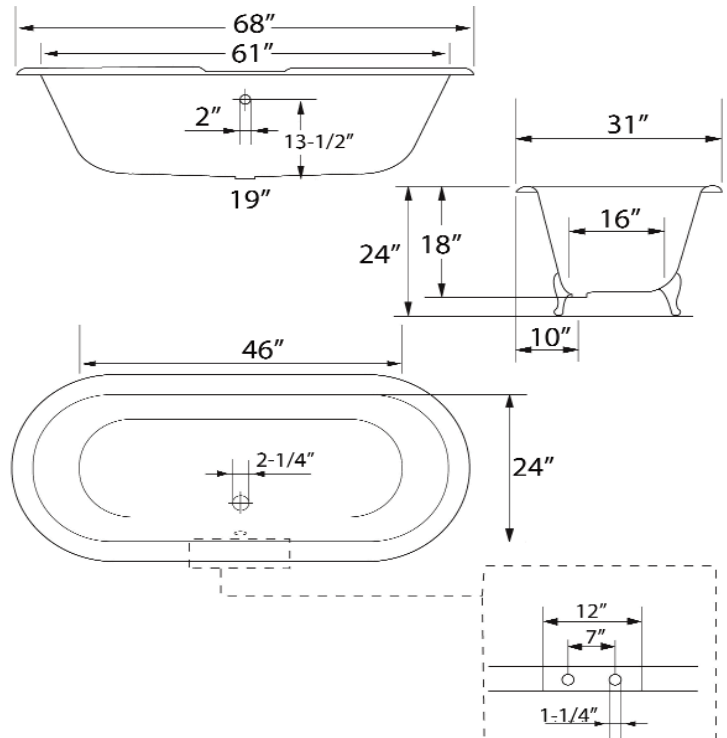

**DURAN
68" CAST IRON
DOUBLE ROLL TUB**

Cat. No.
CTDR7H68

L: 68"
W: 31"
H: 24" (from floor to top of tub)

Depth: 18" at drain
Water depth: 13 1/2" to overflow

The following is recommended for CTDR7H68 tubs:

- Rim-mounted faucet: part #4601 or 7529
- Straight bath supplies: part #5577
- Leg tub drain: part #5599

Gallon Capacity: 50
Shipping Weight: 480 lbs.
Empty Weight: 300 lbs.
Filled Weight: 718 lbs.

Features:

- ▶ Inside finish is white enamel
- ▶ Imperial feet available in 5 finishes
- ▶ Tub exterior is white (epoxy)
- ▶ 7" centers in tub deck
- ▶ Feet are attached and leveled before shipment
- ▶ Tub is thoroughly inspected before shipment

Dimensions of fixture are nominal and may vary within the range of tolerances established by ANSI Standard A112.19.2. Dimensions and specifications subject to change without notice.