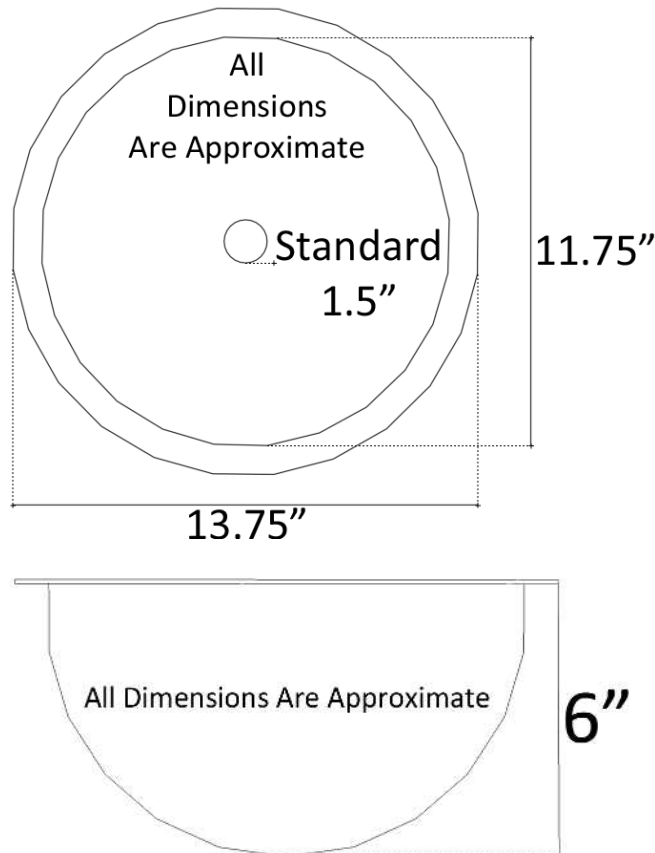

**Description:**

- Drop-In or Undermount

**Available Finishes:**

<b>AB</b>	Anitque Bronze - Finished with a Black/Brown patina and coated with a paste wax - Has a living finish
<b>WB</b>	White Bronze - Not Plated in Nickel but has appearance of Brushed/ Satin Nickel
<b>PN</b>	Polished Nickel

**Available Drains:**

<b>D004</b>	Grid Strainer
<b>D005</b>	Lift and Turn
<b>D006</b>	Pop-up w/ horizontal lift rod
<b>D101 - D604</b>	Decorative Drain

**DIMENSIONS WILL VARY. DO NOT use this sheet as a guide for countertop cuts.**