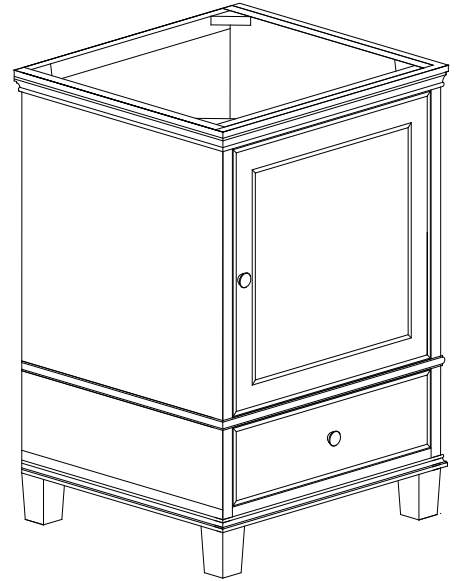

Avanity

WINDSOR -V24-WT

Features

- Solid poplar frame and MDF
- 1 soft-close door
- 1 soft-close drawer
- Adjustable height levelers
- Under counter application

Colors / Finishes

- White

Nominal Dimension

- 24W x 21.5D x 34H (inches)

Components

Mirror	WINDSOR -M24-WT	
Vanity Top	WINDSOR-SUT25GB	
Sink	CUM18WT	CUM18LN

Product Diagrams