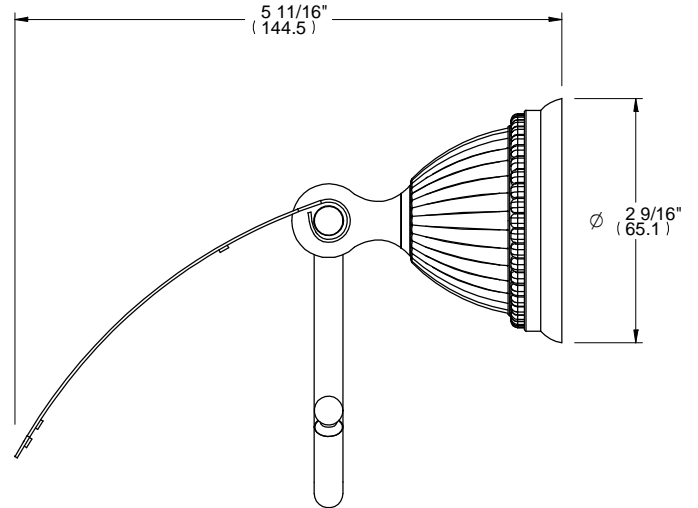

L1

ALTMANS RESERVES THE RIGHT TO MODIFY AND CHANGE SPECIFICATIONS AT ANY TIME. PLEASE VERIFY DIMENSIONS PRIOR TO INSTALLATION.

- Features**
- Available in All Finishes
 - Brass Construction
 - Wall Mounted Accessory

Through-Hole Specifications

DIMENSIONS SHOWN TO NEAREST 1/16"