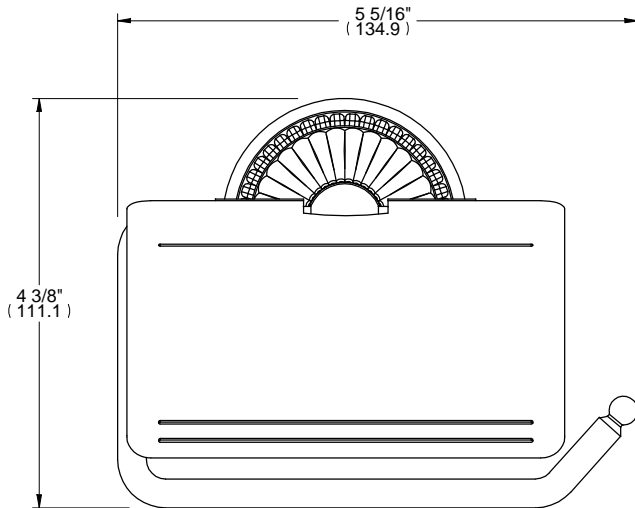

L1

ALTMANS RESERVES THE RIGHT TO MODIFY AND CHANGE SPECIFICATIONS AT ANY TIME. PLEASE VERIFY DIMENSIONS PRIOR TO INSTALLATION.

- Features**
- Available in All Finishes
 - Brass Construction
 - Wall Mounted Accessory

Through-Hole Specifications

DIMENSIONS SHOWN TO NEAREST 1/16"