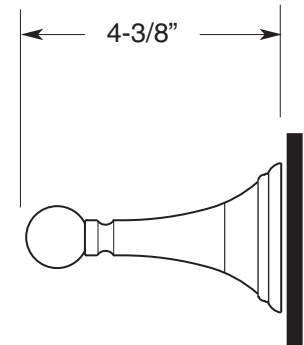

#### FEATURES:

- All brass construction.
- Available in all Sigma finishes. Warranty varies according to finish selection.
- Mounting bracket and screws are supplied.

Series 20  
Robe Hook  
1.20RH00

### TOP VIEW

### SIDE VIEW

Note: Measurements are subject to change or cancellation. No responsibility is assumed for use of superseded or voided pages.