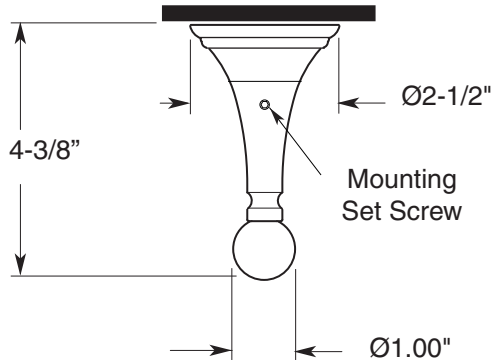

#### FEATURES:

- All brass construction.
- Available in all Sigma finishes. Warranty varies according to finish selection.
- Mounting bracket and screws are supplied.

Series 20  
Robe Hook  
1.20RH00

### TOP VIEW

### SIDE VIEW

Note: Measurements are subject to change or cancellation. No responsibility is assumed for use of superseded or voided pages.