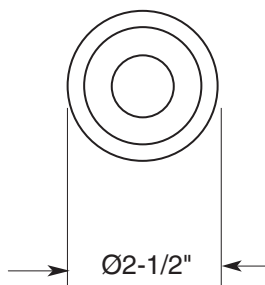

#### FEATURES:

- All brass construction.
- Available in all Sigma finishes. Warranty varies according to finish selection.
- Mounting bracket and screws are supplied.

Series 20  
Robe Hook  
1.20RH00

### TOP VIEW

### SIDE VIEW

Note: Measurements are subject to change or cancellation. No responsibility is assumed for use of superseded or voided pages.