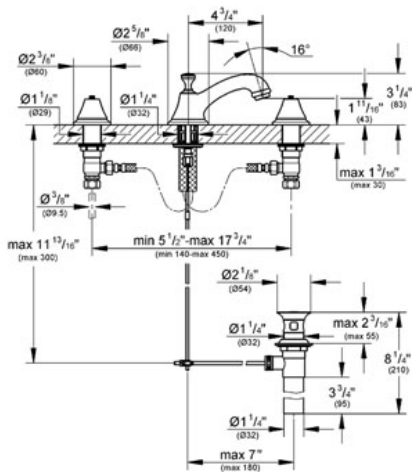

SEABURY  
Three-hole basin mixer 1/2"  
MODEL # 20800

Pure Freude an Wasser

GROHE America, Inc | 200 North Gary Avenue, Suite G, Roselle, IL 60172  
Phone: +1 (800) 444-7643 | Fax: +1 (800) 225-2778 | us-customerservice@grohe.com

**Product Description:**  
Three-hole basin mixer 1/2"

**Standard Specification:**

- GROHE StarLight® finish
- Handles sold separately
- Cast spout with flow control
- 1/2" ceramic cartridge (90° turn)
- 1 1/4" pop-up waste set
- Pressure resistant flexible connection hoses (between spout and side valves)
- For Seabury cross and lever handles (18 731 / 18 732)
- Max Flow Rate 1.5 gpm (5.7 L/min)