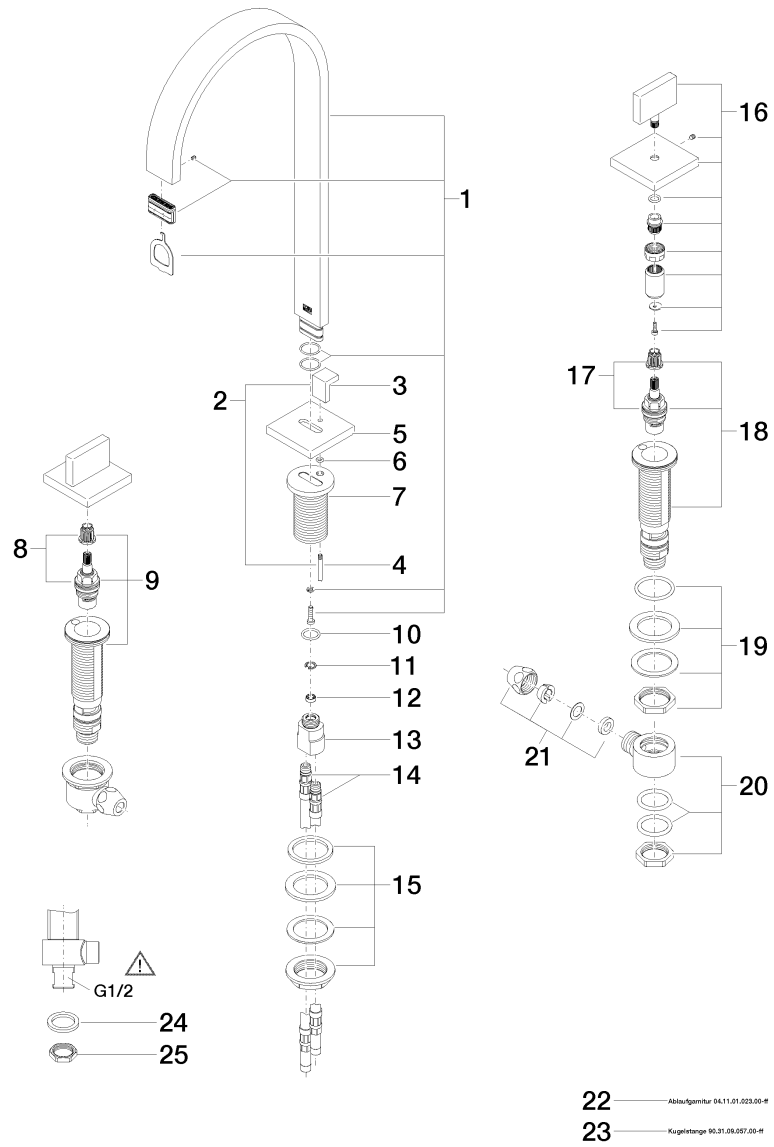

Exploded assembly drawing

Order quantity

No.	Article number	Name	Installation quantity
1	90282215600ff	spout	1
2	04207803080ff	pull-rod	1
3	092078030ff	handle	1
4	093109080ff	pull-rod	1
5	092778032ff	rosette	1
6	09141016690	seal	1
7	0911100541090	connection	1
8	9090031520090	top	1
9	0417110455290	side panel	1
10	09141013090	seal	1
11	09160101690	ring	1
12	09230103390	flow reducer	1
13	0911100551090	connection	1
14	0430040160090	hose	2
15	0423100090190	fixing set	1
16	90207800201ff	handle	1
17	9090031530090	top	1
18	0417110455390	side panel	1
19	0423100327890	fixing set	2
20	0417110231090	distributor	2
21	04233004000ff	threaded connector	2
22	04110102300ff	pop-up waste	1
23	90310905700ff	bar	1
24	09301105990	disc	2
25	09231001290	nut	2