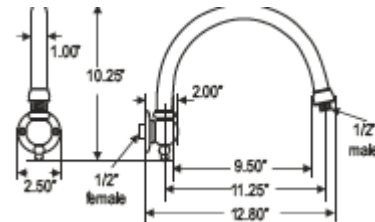

ALTMANS RESERVES THE RIGHT TO
MODIFY AND CHANGE SPECIFICATIONS
AT ANY TIME. PLEASE VERIFY DIMEN-
SIONS PRIOR TO INSTALLATION

Color/Finishes

- Polished Chrome, PVD Satin Nickel
- Refer to pricelist for other finishes.

Features and Benefits

- Brass Construction
- Includes Shower Arm Support Model #25GW