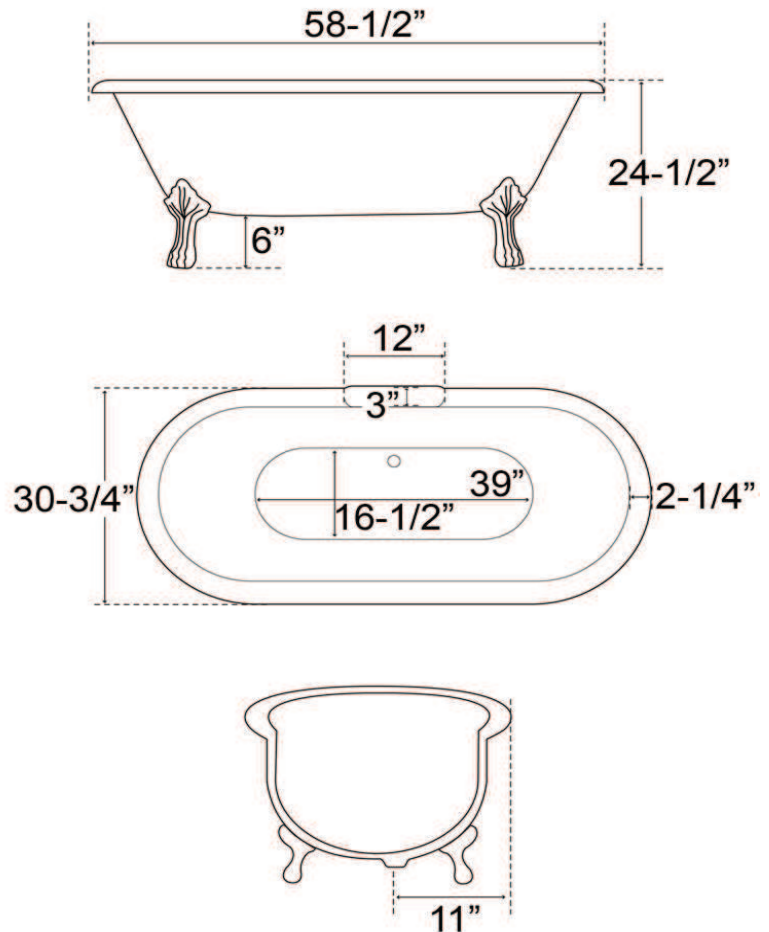

**BELVIDERE
59" ACRYLIC DOUBLE
ROLL TOP TUB**

Cat. No.
ADR7H59LP

L: 58 1/2"
W: 30 3/4"
H: 24 1/2"

Water depth: 16 5/8" to top of tub

The following is recommended for ADR7H tubs:

- Rim-mounted faucets: part #4601 or 7529
- Straight bath supplies: part #5577
- Leg tub drain: part #5599E

Gallon Capacity: 46
Shipping Weight: 340 lbs.
Empty Weight: 115 lbs.
Filled Weight: 499 lbs.

Features:

- ▶ Interior and exterior walls acrylic sheets
- ▶ Space between walls partially filled with fiberglass & resin
- ▶ Lion paw feet available in 4 finishes
- ▶ 7" centers in tub deck
- ▶ Tub feet are attached and leveled before shipment.
- ▶ Tub is thoroughly inspected before shipment

Feet Finishes:

BN Brushed Nickel **PB** Polished Brass
CP Polished Chrome **ORB** Oil Rubbed Bronze

Dimensions of fixture are nominal and specifications subject to change without notice.