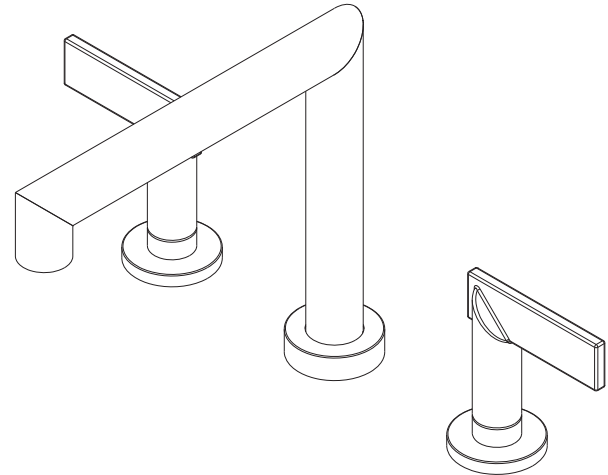

Roman Tub Deck Trim

3-2496

Features

- Solid brass construction
- ADA compliant contemporary lever handles
- 5-5/8" (14.3 cm) spout height at outlet
- 7-1/8" (18.1 cm) spout reach (c-c)
- Intended for use with Newport Brass rough valve kit (Required Accessory) which incorporates the following:
  - Brass valve bodies and spout nipple
  - Quarter-turn washerless ceramic disc 3/4" valve cartridges

Codes / Standards Compliance

Meets or exceeds the following at date of manufacture:

- ASME A112.18.1/CSA B125.1
- IAPMO/cUPC
- IPC
- ADA
- ICC/ANSI A117.1
- All applicable US Federal and State material regulations
- EPA Watersense

Colors / Finishes

- 15: Polished Nickel
- 15S: Satin Nickel
- 26: Polished Chrome
- 10B: Oil Rubbed Bronze
- Other: Refer to the Newport Brass catalog for additional color/finish options.

Specified Model

Model	Description	Colors / Finishes				
3-2496	Roman Tub Deck Trim	☐ 15	☐ 15S	☐ 26	☐ 10B	☐ Other

Required Accessory:

Trim, above, and Rough Valve Kit, below, must both be specified.

Application	Roman Tub			Roman Tub with Handshower					
	Hot Valve	Cold Valve	Spout Quick-Connect Fitting	Hot Valve	Cold Valve	Spout Quick-Connect Fitting	Poly-Braided Hose	Handshower Diverter	H/S Flange Hardware
Inlet/Outlet Size	3/4"	3/4"	3/4"	3/4"	3/4"	3/4"	1/2"	1/2" / 3/4"	-
Part Number	☐ 1-677			☐ 678					
Image									

Product Specification:

Add "Color / Finish" suffix to Tub Deck Trim model number, below.

The Roman Tub Deck Trim shall be made of solid brass construction. Roman Tub Deck Trim shall incorporate ADA compliant contemporary lever handles. Product shall incorporate a 5-5/8" (14.3 cm) spout height at outlet and a 7-1/8" (18.1 cm) spout reach (c-c). Rough valve kit shall incorporate brass valve bodies with quarter-turn washerless ceramic disc 3/4" valve cartridges and a spout nipple. Roman Tub Deck Trim shall be Newport Brass Model 3-2496/_____ and Newport Brass rough valve kit shall be 1-677.