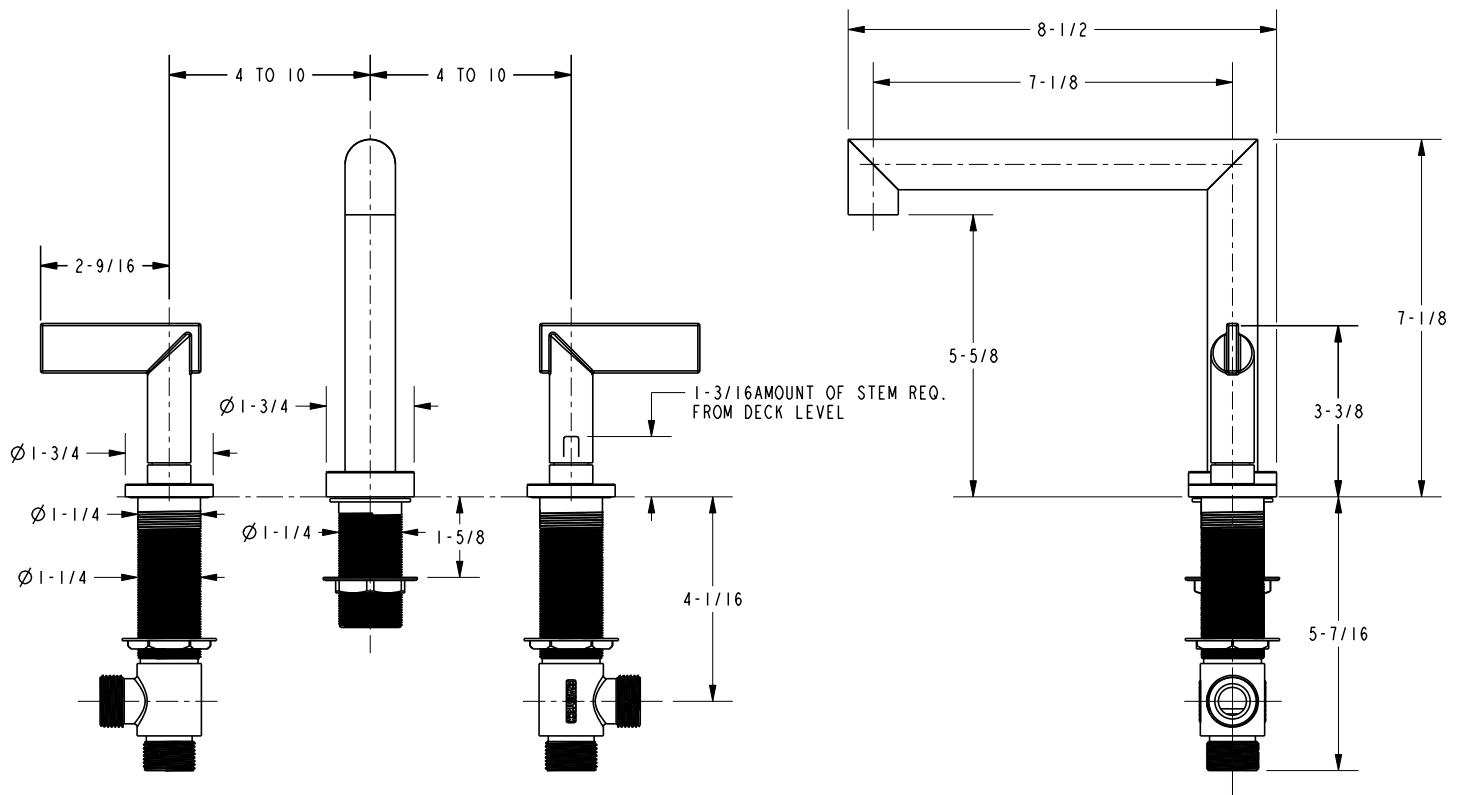

Roman Tub Deck Trim

3-2496

Features

- Solid brass construction
- ADA compliant contemporary lever handles
- 5-5/8" (14.3 cm) spout height at outlet
- 7-1/8" (18.1 cm) spout reach (c-c)
- Intended for use with Newport Brass rough valve kit (Required Accessory) which incorporates the following:
 - Brass valve bodies and spout nipple
 - Quarter-turn washerless ceramic disc 3/4" valve cartridges

Required Accessory:

Trim, above, and Rough Valve Kit, below, must both be specified.

Application	Roman Tub			Roman Tub with Handshower					
	Hot Valve	Cold Valve	Spout Quick-Connect Fitting	Hot Valve	Cold Valve	Spout Quick-Connect Fitting	Poly-Braided Hose	Handshower Diverter	H/S Flange Hardware
Inlet/Outlet Size	3/4"	3/4"	3/4"	3/4"	3/4"	3/4"	1/2"	1/2" / 3/4"	-
Part Number	<input type="checkbox"/> 1-677			<input type="checkbox"/> 678					
Image									

Product Specification:

Add "Color / Finish" suffix to Tub Deck Trim model number, below.

The Roman Tub Deck Trim shall be made of solid brass construction. Roman Tub Deck Trim shall incorporate ADA compliant contemporary lever handles. Product shall incorporate a 5-5/8" (14.3 cm) spout height at outlet and a 7-1/8" (18.1 cm) spout reach (c-c). Rough valve kit shall incorporate brass valve bodies with quarter-turn washerless ceramic disc 3/4" valve cartridges and a spout nipple. Roman Tub Deck Trim shall be Newport Brass Model 3-2496/_____ and Newport Brass rough valve kit shall be 1-677.

3-2496

Product Dimensions (units are in inches)

Keaton Roman Tub Deck Trim
3-2496

page 2 of 2 spec_3-2496

NEWPORT BRASS
Flawless Beauty. From Faucet to Finish.™

t: 949.417.5207 | www.newportbrass.com

©2011 Brasstech, Inc.