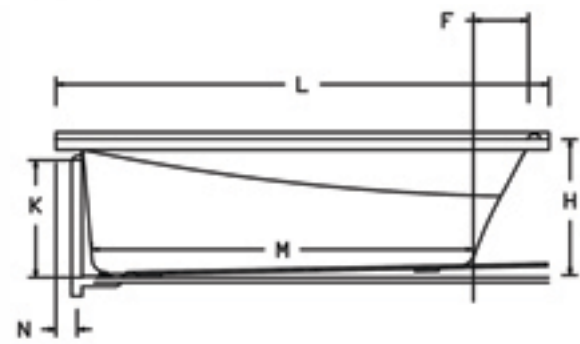

Charlotte

Must be set in Mortar Base

1. Pump motor
   - Jets
   - Anti-vortex suction
   - Overflow location
2. AS SHOWN:
   Whirlpool option w/ standard jets
3. ALSO AVAILABLE:
   Soaking Tub Only, Whirlpool,
   Thermal Air, Combo

Model	GC	AC	A	B	C	D	E	F	G	H	I	J	K	L	M	N	O	P	Q	Jet
7236	N/A		72"	36"	10¼"	18"	3"	8"	24"	20"	1½"	N/A	17½"	72"	56"	3"	18½"	24"	18"	6
Amp	Volt	Breaker	Dedicated Service													Pump	Wat.Cap.			
13.5	120	20 amp	GFCI Protected													2.25	88 gal.