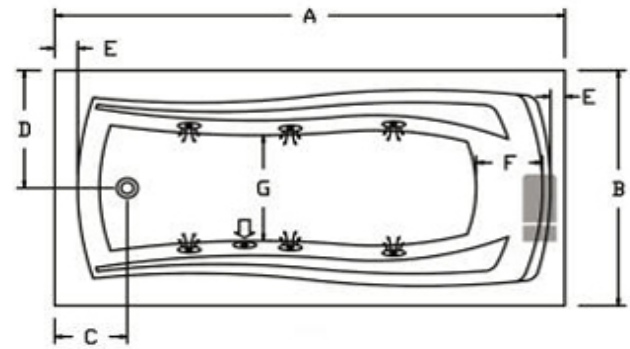

Charlotte

Must be set in Mortar Base

1. Pump motor
   - Jets
   - Anti-vortex suction
   - Overflow location
2. AS SHOWN:
   Whirlpool option w/ standard jets
3. ALSO AVAILABLE:
   Soaking Tub Only, Whirlpool,
   Thermal Air, Combo

Model	GC	AC	A	B	C	D	E	F	G	H	I	J	K	L	M	N	O	P	Q	Jet
7236	N/A		72"	36"	10¼"	18"	3"	8"	24"	20"	1½"	N/A	17½"	72"	56"	3"	18½"	24"	18"	6
Amp	Volt	Breaker	Dedicated Service													Pump	Wat.Cap.			
13.5	120	20 amp	GFCI Protected													2.25	88 gal.