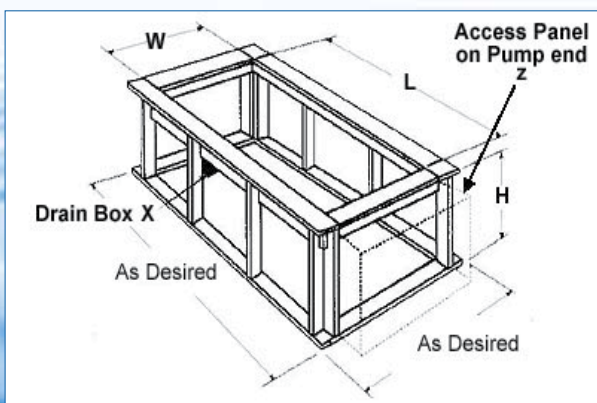

Approvals & Listings

Commonwealth of Massachusetts
 UPC & USPC - US & Canada

Charlotte

Must be set in Mortar Base

-  Pump motor
 -  Jets
 -  Anti-vortex suction
 -  Overflow location
- AS SHOWN:
Whirlpool option w/ standard jets
- ALSO AVAILABLE:
Soaking Tub Only, Whirlpool,
Thermal Air, Combo

Island Drop-In			3 Wall Enclosure			
Model	(L)ength	(W)idth	(H)eight Finish	(L)ength	(W)idth	(H)eight Ledger
7236	70"	34"	19½"	72"	36"	20¾"

Disclaimer: Certain options or altering the pump/blower location may cause the pump/blower to extend beyond the tub decking.
 For cutout dimensions wait for unit to arrive.
 All specifications subject to change without notice.