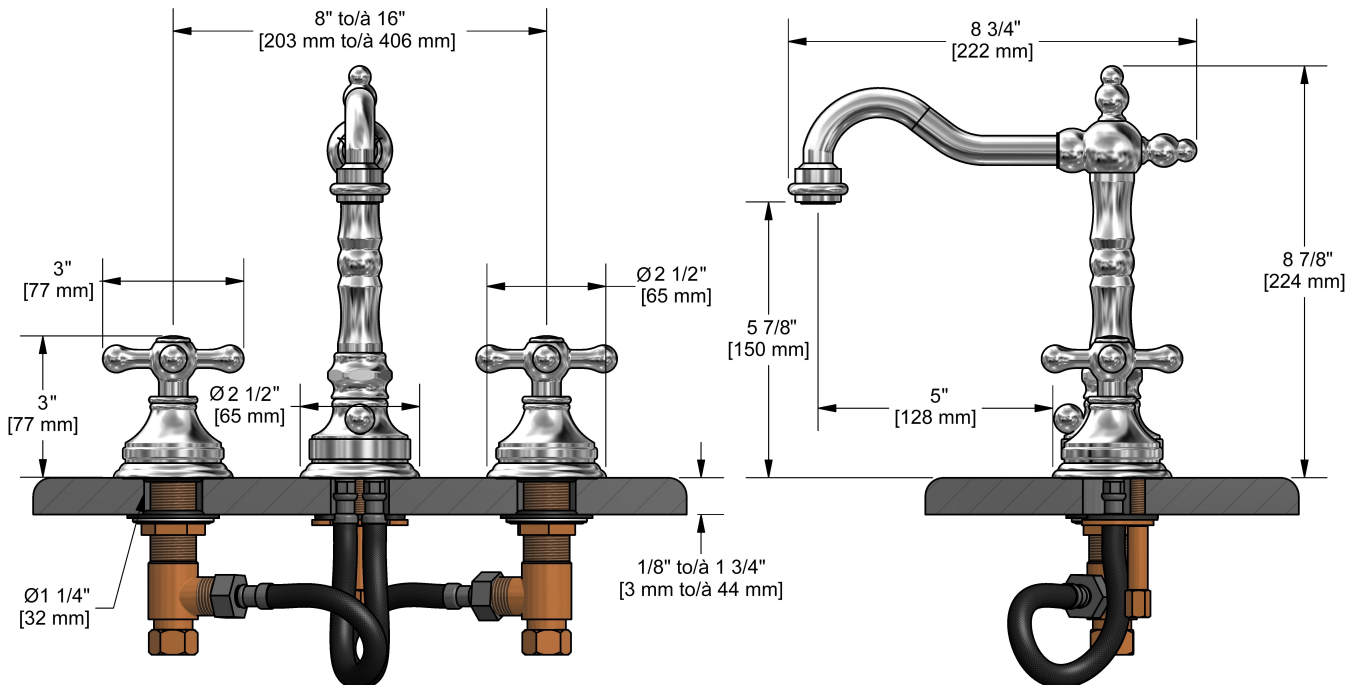

8" lavatory faucet
RT08+XX

Specifications

Descriptions

- 1/2" inlet male NPT
- Pop-up drain
- Ceramic cartridge
- Swivel spout

Available colors

- C : Chrome
- BN : Brushed nickel (PVD)
- PN : Polished nickel (PVD)

Available flows

- 5.7 L/min, 1.5 gpm (US) 60psi
- 1.9 L/min, 0.5 gpm (US) 60psi (RT08+XX-05)
- 3.7 L/min, 1 gpm (US) 60psi (RT08+XX-10)

Cartridges

- Cold: #401-080 - Hot: #401-079

Certifications

- CSA B125.1
- NSF61
- ASME A112.18.1
- CMR248 Approval