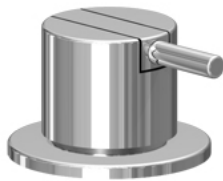

Date: _____

Client: _____

Project: _____

VOLA product: 590

590

One-handle mixer with ceramic disc technology for table mounting 500, with 360° double swivel spout 090 and water saving aerator.
 Hole cut out size, mixer: 42 mm.
 Hole cut out size, spout: 21 mm, max. 29 mm.

Flow

	Bar:	1,0	2,0	3,0	4,0	5,0
590	(l/min)	8,1	9,0	9,0	9,0	9,0

Available in colours

- Color 02, Grey
- Color 04, Light blue
- Color 05, Orange
- Color 06, Light green
- Color 08, Yellow
- Color 09, Dark grey
- Color 12, Mocca
- Color 14, Bright red
- Color 15, Dark blue
- Color 16, Polished chrome
- Color 17, Gloss black
- Color 18, White
- Color 19, Natural brass
- Color 20, Brushed chrome
- Color 21, Carmine red
- Color 25, Pink
- Color 27, Matt black
- Color 40, Brushed stainless steel

Date:

Client:

Project:

VOLA product: 590

090
360° double swivel spout with water saving aerator.
Hole cut out size: 21 mm. max. 29 mm.

500
One-handle table-mounted mixer.