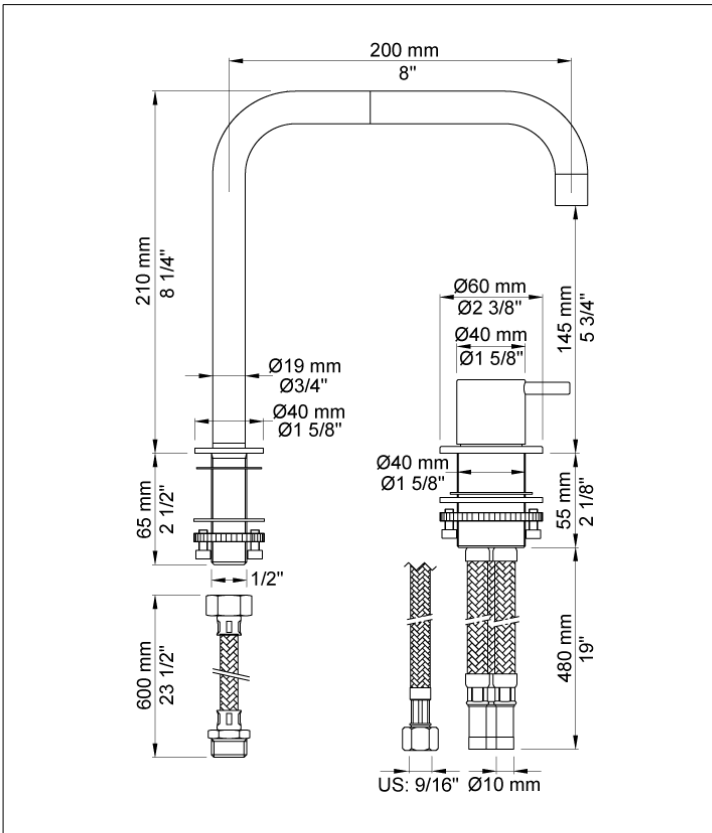

Date: _____

Client: _____

Project: _____

VOLA product: 590

590

One-handle mixer with ceramic disc technology for table mounting 500, with 360° double swivel spout 090 and water saving aerator.
 Hole cut out size, mixer: 42 mm.
 Hole cut out size, spout: 21 mm, max. 29 mm.

Flow

	Bar:	1,0	2,0	3,0	4,0	5,0
590	(l/min)	8,1	9,0	9,0	9,0	9,0

Available in colours

- Color 02, Grey
- Color 04, Light blue
- Color 05, Orange
- Color 06, Light green
- Color 08, Yellow
- Color 09, Dark grey
- Color 12, Mocca
- Color 14, Bright red
- Color 15, Dark blue
- Color 16, Polished chrome
- Color 17, Gloss black
- Color 18, White
- Color 19, Natural brass
- Color 20, Brushed chrome
- Color 21, Carmine red
- Color 25, Pink
- Color 27, Matt black
- Color 40, Brushed stainless steel

Date:

Client:

Project:

VOLA product: 590

090
360° double swivel spout with water saving aerator.
Hole cut out size: 21 mm. max. 29 mm.

500
One-handle table-mounted mixer.