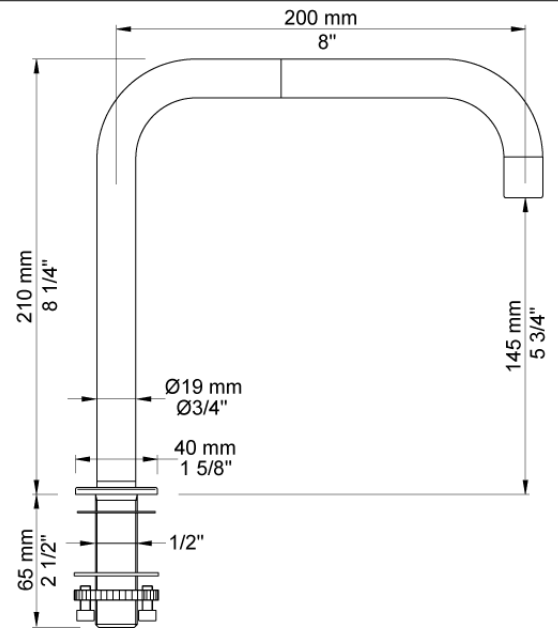

Date: _____

Client: _____

Project: _____

VOLA product: 590

590

One-handle mixer with ceramic disc technology for table mounting 500, with 360° double swivel spout 090 and water saving aerator.
 Hole cut out size, mixer: 42 mm.
 Hole cut out size, spout: 21 mm, max. 29 mm.

Flow

	Bar:	1,0	2,0	3,0	4,0	5,0
590	(l/min)	8,1	9,0	9,0	9,0	9,0

Available in colours

- Color 02, Grey
- Color 04, Light blue
- Color 05, Orange
- Color 06, Light green
- Color 08, Yellow
- Color 09, Dark grey
- Color 12, Mocca
- Color 14, Bright red
- Color 15, Dark blue
- Color 16, Polished chrome
- Color 17, Gloss black
- Color 18, White
- Color 19, Natural brass
- Color 20, Brushed chrome
- Color 21, Carmine red
- Color 25, Pink
- Color 27, Matt black
- Color 40, Brushed stainless steel

Date:

Client:

Project:

VOLA product: 590

090
360° double swivel spout with water saving aerator.
Hole cut out size: 21 mm. max. 29 mm.

500
One-handle table-mounted mixer.