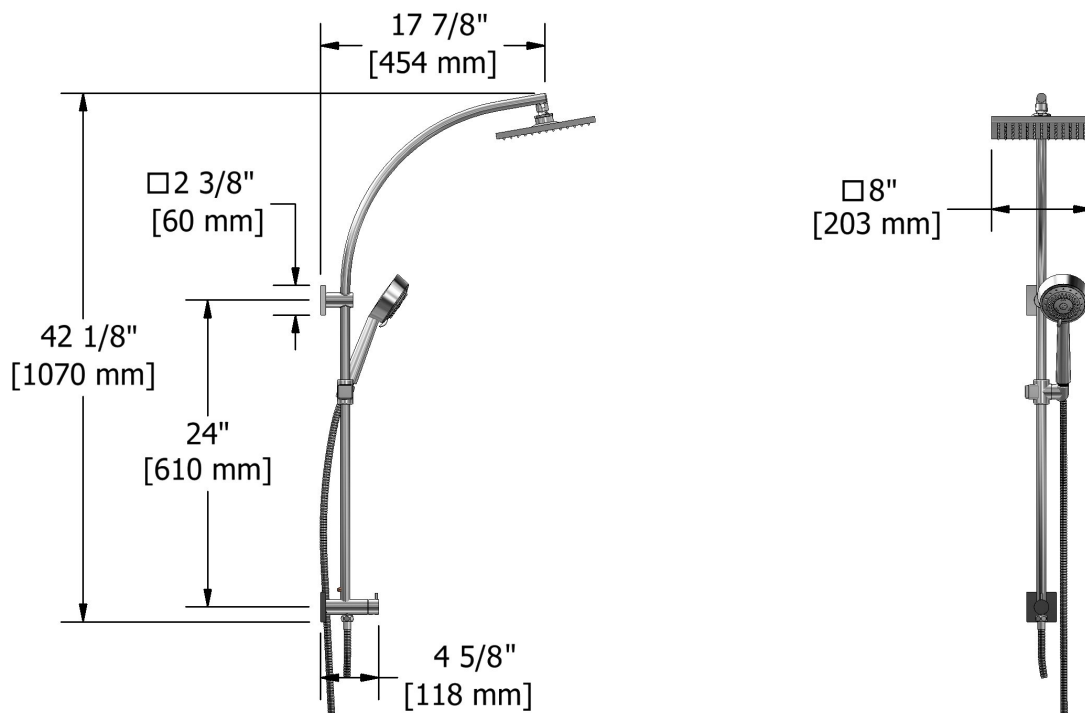

Sizes, models and finishes may differ from thoses presented.

Warranty

The Riobel inc. product carries a limited LIFETIME warranty on the finish Chrome, Gold (PVD), Brushed nickel (PVD), Night brushed (PVD), Polished nickel (PVD) and all working parts and is guaranteed from the initial date of purchase against all manufacturing defects. Other finished 1 year.

Customer Service

Ontario, West Canada : 888-287-5354 Quebec, Maritimes, United States : 866-473-8442

2014.05.06