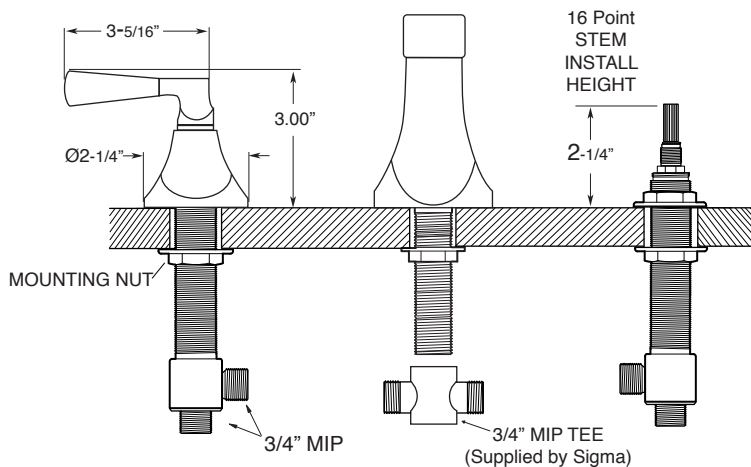

**Series 1900**

**Harlow**

Roman Tub Set  
1.196077

(1.196077T - Trim Only)

**FEATURES:**

- All brass construction
- Lever style handles with setscrew attachment.
- 3/4" valve bodies with 1/4-turn ceramic disc cartridge.
- Available in all finishes. Warranty varies according to finish selection.
- Certified to meet and exceed the following codes and standards:  
ASME A112.18.1-2005/CSAB 125.1-2005

NOTE: Spout and valves install through 1-1/4" diameter holes.  
Plumber to provide 3/4" supply lines to valves

Note: Measurements are subject to change or cancellation. No responsibility is assumed for use of superseded or voided pages.