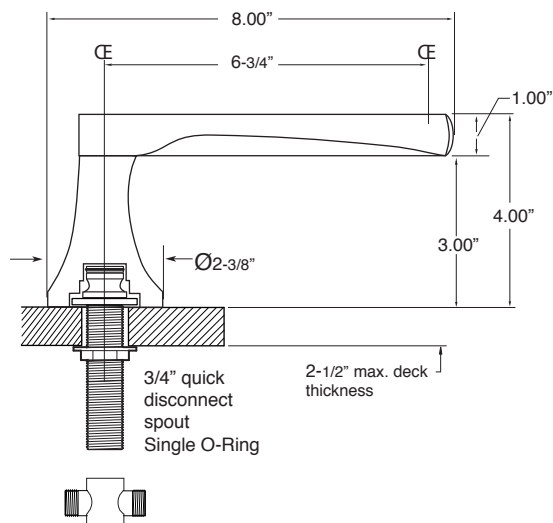

**Series 1900**

**Harlow**

Roman Tub Set  
1.196077

(1.196077T - Trim Only)

**FEATURES:**

- All brass construction
- Lever style handles with setscrew attachment.
- 3/4" valve bodies with 1/4-turn ceramic disc cartridge.
- Available in all finishes. Warranty varies according to finish selection.
- Certified to meet and exceed the following codes and standards:  
ASME A112.18.1-2005/CSAB 125.1-2005

NOTE: Spout and valves install through 1-1/4" diameter holes.  
Plumber to provide 3/4" supply lines to valves

Note: Measurements are subject to change or cancellation. No responsibility is assumed for use of superseded or voided pages.