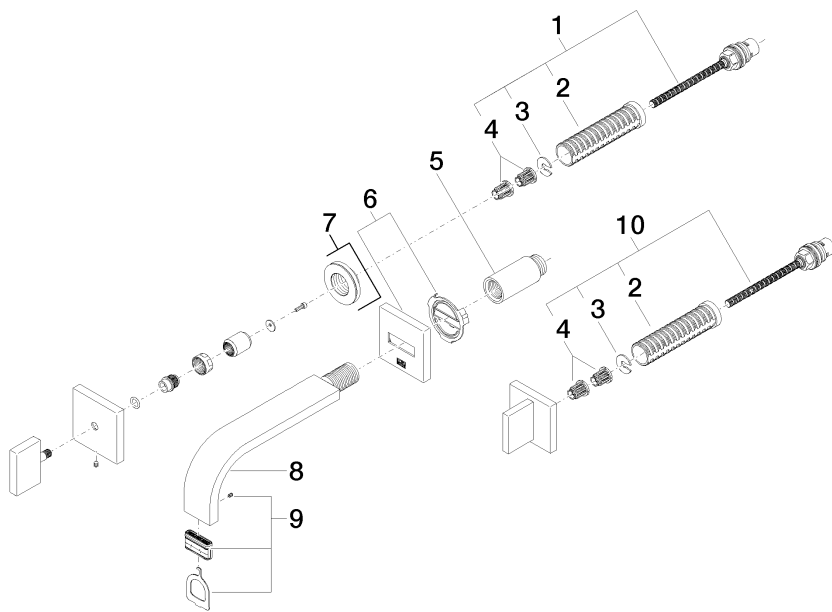

Exploded assembly drawing

Order quantity

No.	Article number	Name	Installation quantity
1	0490031560090	top	1
2	09184007790	sleeve	2
3	09160102690	ring	2
4	09121200290	fixing cap	4
5	0924030811090	extension	1
6	90277803500ff	rosette	1
7	36310782ff	handle	2
8	04282215010ff	spout	1
9	9029031090090	aerator	1
10	0490031570090	top	1