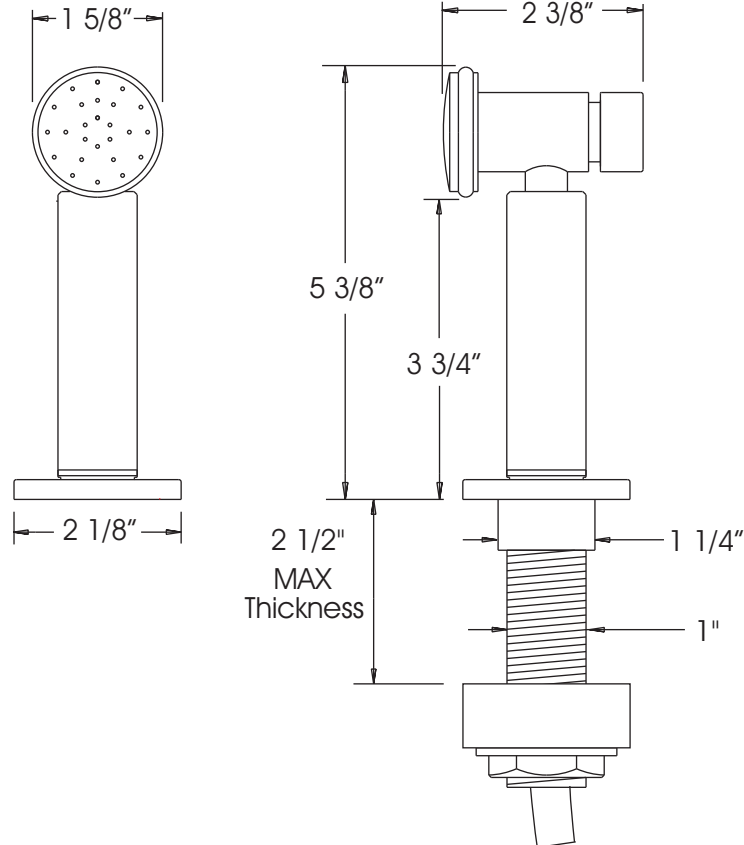

41180 Raintree Court
Murrieta, CA 92562
1-888-304-0660
www.waterstoneco.com

ITEM NO: **3025**

STYLE: **CONTEMPORARY**

INTENDED USE: SIDE SPRAY

CUSTOMER NAME:

JOB NO:

DIMENSIONS MAY VARY AND ARE SUBJECT TO CHANGE. NO RESPONSIBILITY IS ASSUMED FOR USE OF SUPERCEDED OR VOIDED DATA

Technical Specifications

- Solid brass or Stainless Steel construction.
- Works with all Waterstone faucets equipped with a side spray port.
- Includes mounting base
- PTFE bump guard.
- 4ft nylon reinforced connection hose.
- Insulated handle.