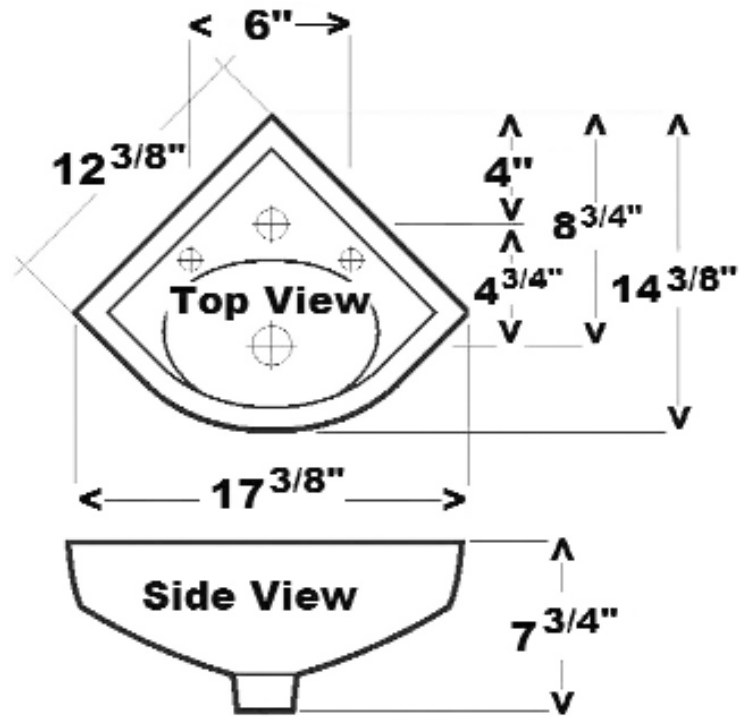

PETITE CORNER WALL-HUNG BASIN

Cat. No.
4-745

Faucet not included

W: 17 3/8"
D: 14 3/8"
H: 7 3/4"
Sides: 12 3/8"
Flange: 1 1/2"

Interior Dimensions:

Basin Interior: 9 3/4" x 6 1/8"
Basin Depth: 4 7/8"
Spout hole: 1 3/8"

Features:

- ▶ Made of vitreous china
- ▶ 1 faucet hole
- ▶ Mounting hardware included
- ▶ Overflow
- ▶ Petite styling for small spaces

Colors:

WH White
BQ Bisque
BL Black

Meets or exceeds the following specifications: ASME A112.19.2 2008 and CSA B45.1-08 for ceramic plumbing fixtures.

Dimensions of fixture are nominal and may vary within the range of tolerances established by ANSI Standard A112.19.2. Dimensions and specifications subject to change without notice.