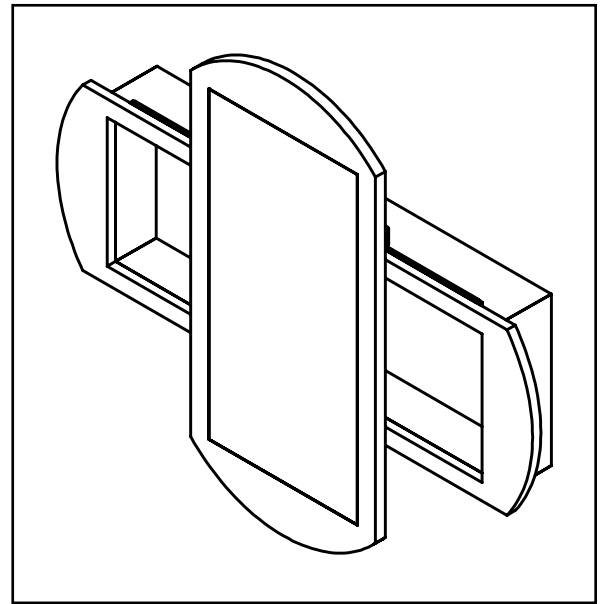

PRODUCT DESCRIPTION

9721 Series 36" Sliding Mirrored Wall Cabinet

- Available in White (WHT) or Slate (SLT) Finish
- Includes Wall Cleat For Easy Installation
- Concealed Rear Storage Area
- Sliding Front Mirror

PRODUCT MEASUREMENTS

- Width: 36"
- Depth: 5.75"
- Height: 30"

RECOMMENDED ACCESSORIES

- 5265 Vanity Set

ROUGHING-IN DIMENSIONS

Please Note: All drawings contain the necessary measurements which are subject to standard industry tolerances. They are stated in inches and are non-binding. Exact measurements, in particular for customized installation scenarios, can only be taken from the finished product.

FRONT VIEW

SIDE VIEW