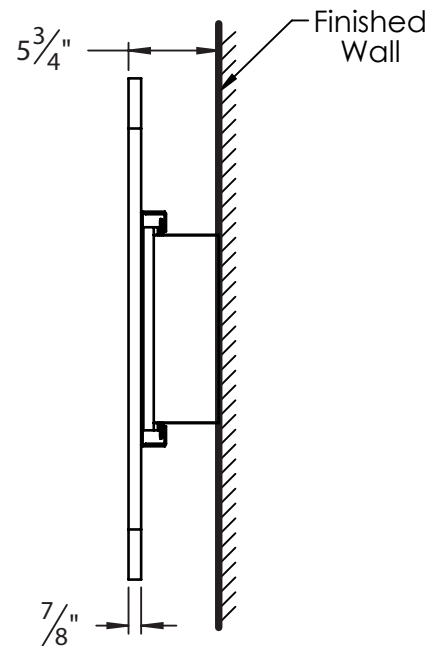

PRODUCT DESCRIPTION

9721 Series 36" Sliding Mirrored Wall Cabinet

- Available in White (WHT) or Slate (SLT) Finish
- Includes Wall Cleat For Easy Installation
- Concealed Rear Storage Area
- Sliding Front Mirror

PRODUCT MEASUREMENTS

- Width: 36"
- Depth: 5.75"
- Height: 30"

RECOMMENDED ACCESSORIES

- 5265 Vanity Set

ROUGHING-IN DIMENSIONS

Please Note: All drawings contain the necessary measurements which are subject to standard industry tolerances. They are stated in inches and are non-binding. Exact measurements, in particular for customized installation scenarios, can only be taken from the finished product.

FRONT VIEW

SIDE VIEW