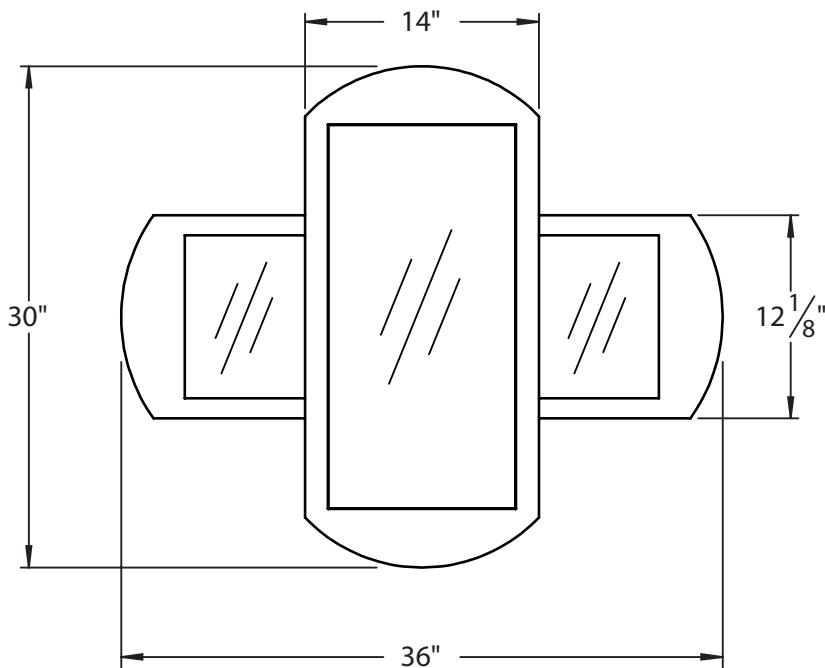

PRODUCT DESCRIPTION

9721 Series 36" Sliding Mirrored Wall Cabinet

- Available in White (WHT) or Slate (SLT) Finish
- Includes Wall Cleat For Easy Installation
- Concealed Rear Storage Area
- Sliding Front Mirror

PRODUCT MEASUREMENTS

- Width: 36"
- Depth: 5.75"
- Height: 30"

RECOMMENDED ACCESSORIES

- 5265 Vanity Set

ROUGHING-IN DIMENSIONS

Please Note: All drawings contain the necessary measurements which are subject to standard industry tolerances. They are stated in inches and are non-binding. Exact measurements, in particular for customized installation scenarios, can only be taken from the finished product.

FRONT VIEW

SIDE VIEW