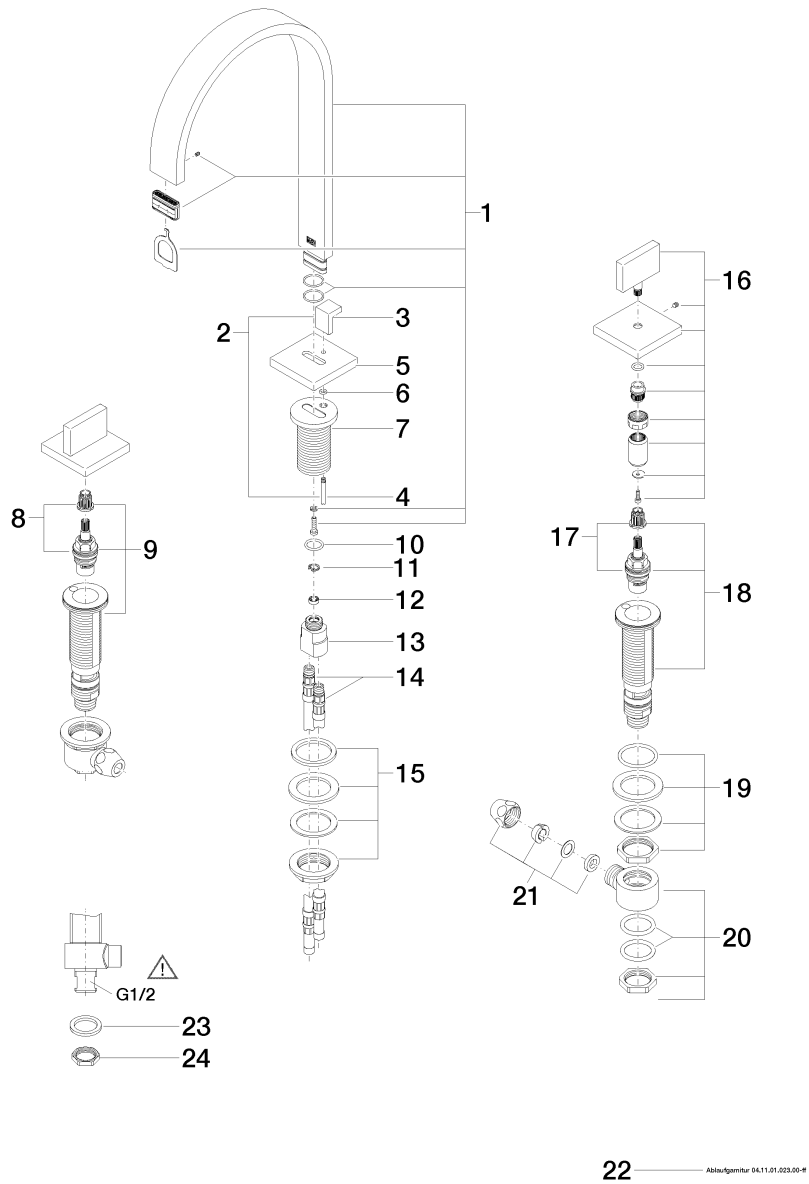

Exploded assembly drawing

Order quantity

No.	Article number	Name	Installation quantity
1	90282215500ff	spout	1
2	04207803080ff	pull-rod	1
3	092078030ff	handle	1
4	093109080ff	pull-rod	1
5	092778032ff	rosette	1
6	09141016690	seal	1
7	0911100541090	connection	1
8	9090031520090	top	1
9	0417110455290	side panel	1
10	09141013090	seal	1
11	09160101690	ring	1
12	09230103390	flow reducer	1
13	0911100551090	connection	1
14	0430040160090	hose	2
15	0423100090190	fixing set	1
16	90207800201ff	handle	2
17	9090031530090	top	1
18	0417110455390	side panel	1
19	0423100327890	fixing set	2
20	0417110231090	distributor	2
21	04233004000ff	threaded connector	2
22	04110102300ff	pop-up waste	1
23	09301105990	disc	2
24	09231001290	nut	2