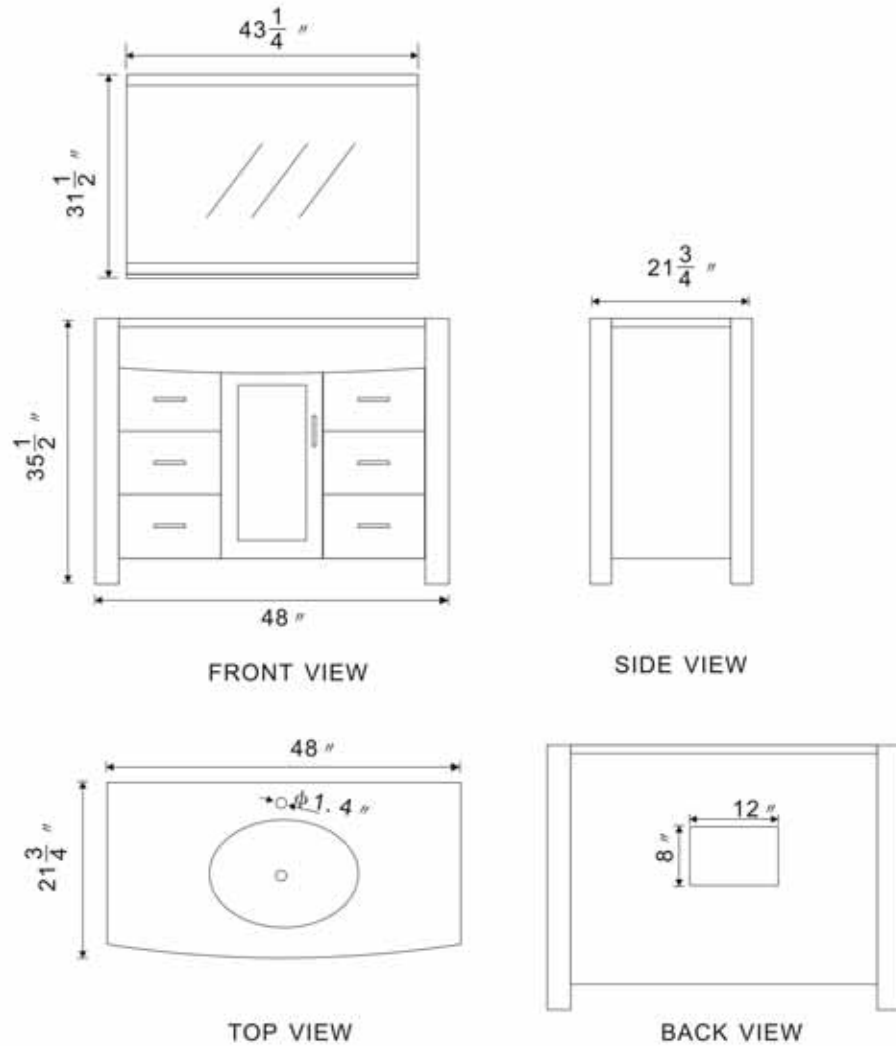

DEC017-W Waterfall 48" Single Sink Vanity Set (Faucet not included)

Design Element  
Bath Furniture

## The Waterfall Collection

The Waterfall 48" Vanity Set with White Stone Countertop is elegantly constructed of solid oak wood. The composite white stone counter top and designer oval under-mount sink add a crisp and contemporary look to any bathroom. This stylish design includes a soft closing cabinet and six drawers adorned with satin nickel hardware. Included is an espresso framed mirror with shelf. The Waterfall Bathroom Vanity is designed as a center piece to awe-inspire the eye without sacrificing quality, functionality or durability.

# Waterfall 48" Single Sink Vanity Set

## DEC017-W Product Features

- Solid Hardwood Construction
- Espresso Finish
- Composite White Stone Countertop
- Porcelain Oval Under-Mount Sink
- Chrome Pop-Up Drain
- Soft Closing Single-Door Cabinet
- Six Functional Pull-Out Drawers
- Satin Nickel Finish Hardware
- Specs: : 47.25"W x 21.75"D x 33.75"H