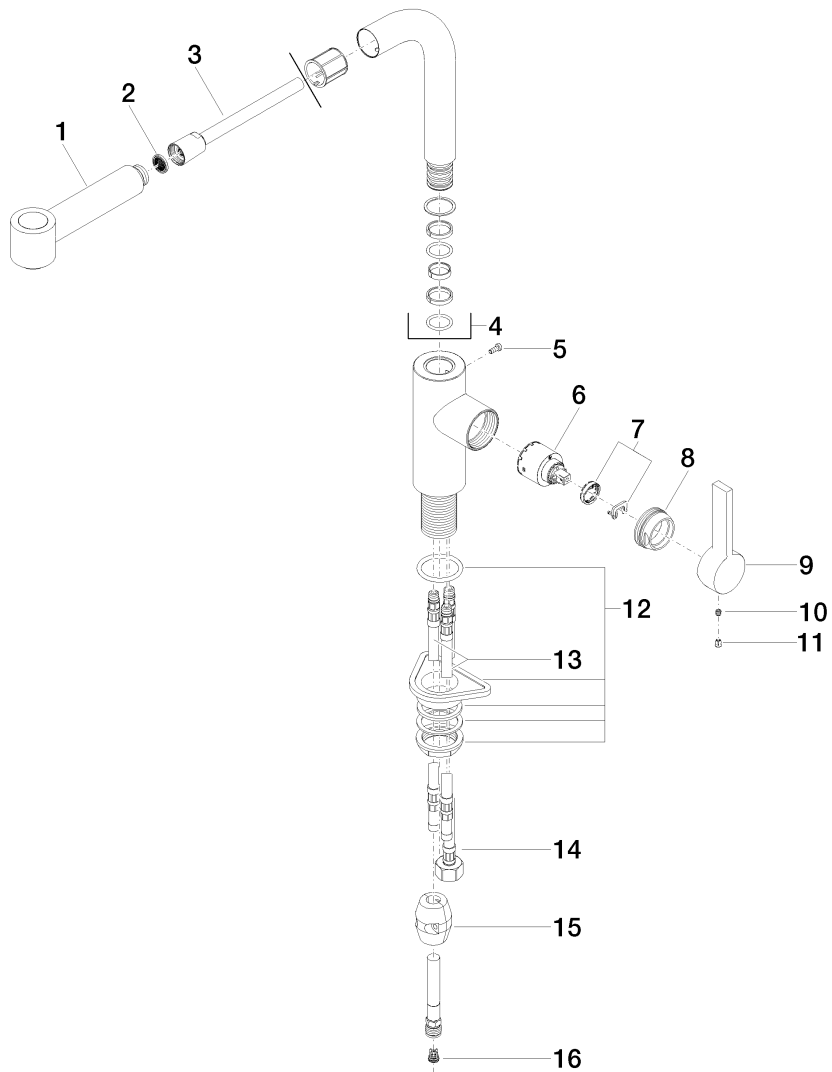

Exploded assembly drawing

Order quantity

No.	Article number	Name	Installation quantity
1	04121109800ff	shower	1
2	09230103990	insert	1
3	04300205900ff	hose	1
4	90282218600ff	spout	1
5	09303005490	screw	1
6	09150506190	cartridge	1
7	0428101480090	accessories	1
8	092404141ff	nut	1
9	092079040ff	handle	1
10	09311103090	pin	1
11	09312001790	plug	1
12	0423100440290	fixing set	1
13	0430040450090	hose	2
14	0430040290090	hose	1
15	0421500050090	accessories	1
18	09230109690	back-flow preventer	1