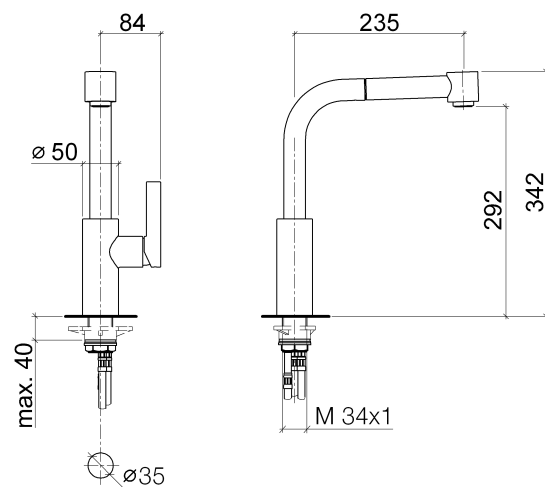

### Product specifications

- **9 1/4" projection**
  - Swivel spout 360°
  - Total height 13 1/2"
  - Height to aerator/spout outlet 11 1/2"
  - 1 3/8" hole diameter
  - Ceramic disc cartridge
  - 3x M 10 x 1 x 16 1/2" high pressure hose
  - Pull-out spray with two functions
  - Braided shower hose 59"
  - Water flow rate limited to max. 1.5 gpm
  - low lead compliant
- [ADA]