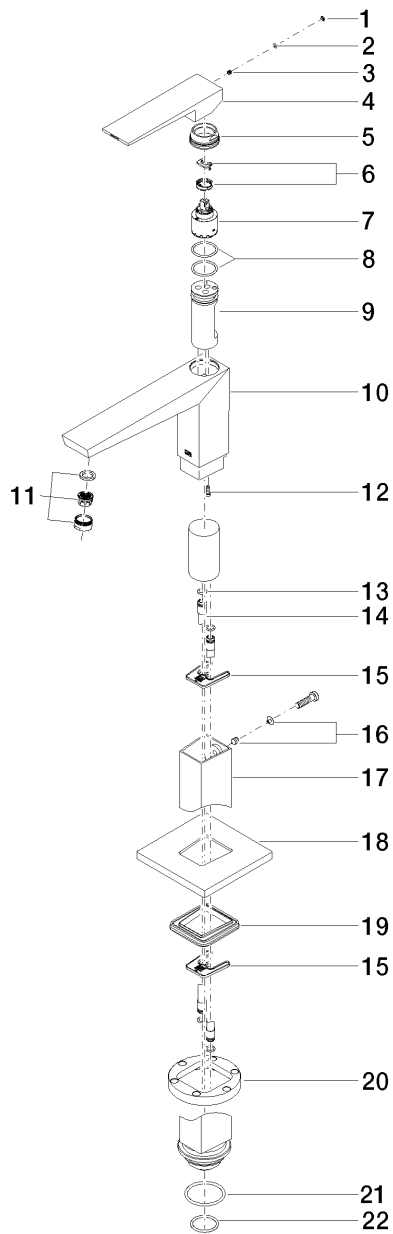

Product specifications

Exposed trim parts only, rough to be ordered separately

- **8 1/2" projection**
- Fixed spout
- M 24 x 1 aerator – male thread
- Total height 42 1/8 – 44 7/8"
- Lower body height 35 3/8 – 38 1/4"
- Height to aerator/spout outlet 40 – 42 3/4"
- Ceramic disc cartridge
- Riser with mounting flange
- Water flow rate limited to max. 1.85 gpm
- low lead compliant
- 5 1/8" x 5 1/8" flange

Surfaces

- chrome 33584730-000010
- chrome 33584730-000010
- champagne 33584730-470010
- champagne 33584730-470010

Accessories required

- Rough for floor mounted spout/mixer; 35945970
- Rough for floor mounted spout/mixer; 35945970

Exploded assembly drawing

Order quantity

No.	Article number	Name	Installation quantity
1	093120087ff	plug	1
2	09141013390	seal	1
3	09311111290	pin	1
4	092073003ff	handle	1
5	092404141ff	nut	1
6	0428101480090	accessories	1
7	09150506290	cartridge	1
8	09141010190	seal	2
9	0918401261090	insert	1
10	09197300510ff	spout	1
11	90230111803ff	aerator	1
12	09303008090	screw	1
13	09141013990	seal	2
14	0428220221090	connection	2
15	09209305290	holder	2
16	0431110020090	pin	1
17	04282203910ff	pipe	1
18	092773021ff	rosette	1
19	09140311290	seal	1
20	093011122-07	connection	1
21	09141008490	seal	1
22	09141001890	seal	1