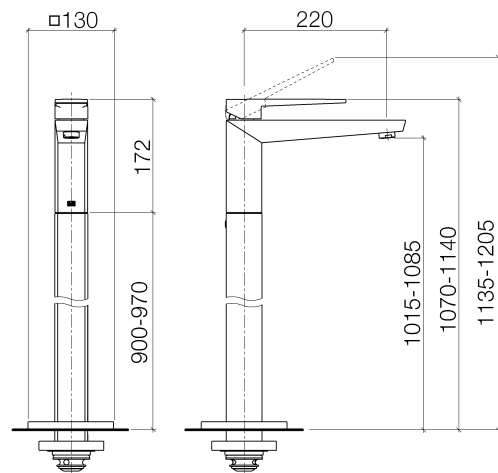

Product specifications

Exposed trim parts only, rough to be ordered separately

- **8 1/2" projection**
- Fixed spout
- M 24 x 1 aerator – male thread
- Total height 42 1/8 – 44 7/8"
- Lower body height 35 3/8 – 38 1/4"
- Height to aerator/spout outlet 40 – 42 3/4"
- Ceramic disc cartridge
- Riser with mounting flange
- Water flow rate limited to max. 1.85 gpm
- low lead compliant
- 5 1/8" x 5 1/8" flange

Surfaces

- chrome 33584730-000010
- chrome 33584730-000010
- champagne 33584730-470010
- champagne 33584730-470010

Accessories required

- Rough for floor mounted spout/mixer; 35945970
- Rough for floor mounted spout/mixer; 35945970

Exploded assembly drawing

Order quantity

No.	Article number	Name	Installation quantity
1	093120087ff	plug	1
2	09141013390	seal	1
3	09311111290	pin	1
4	092073003ff	handle	1
5	092404141ff	nut	1
6	0428101480090	accessories	1
7	09150506290	cartridge	1
8	09141010190	seal	2
9	0918401261090	insert	1
10	09197300510ff	spout	1
11	90230111803ff	aerator	1
12	09303008090	screw	1
13	09141013990	seal	2
14	0428220221090	connection	2
15	09209305290	holder	2
16	0431110020090	pin	1
17	04282203910ff	pipe	1
18	092773021ff	rosette	1
19	09140311290	seal	1
20	093011122-07	connection	1
21	09141008490	seal	1
22	09141001890	seal	1