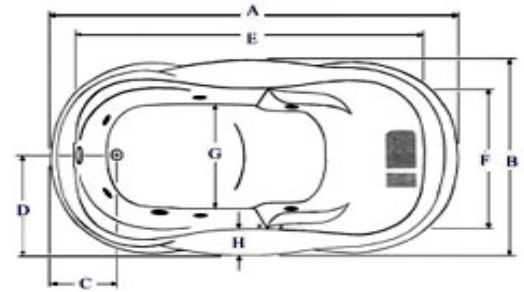

Approvals & Listings

Commonwealth of Massachusetts
 UPC & USPC - US & Canada

Vanessa

Must be set in Mortar Base

-  Pump motor
-  Jets
-  Anti-vortex suction
-  Overflow location

AS SHOWN:
Whirlpool option w/ standard jets

Island Drop-In			
Model	(L)ength	(W)idth	(H)eight Finish
7242	70"	40"	18"

Disclaimer: Certain options or altering the pump/blower location may cause the pump/blower to extend beyond the tub decking. For cutout dimensions wait for unit to arrive. All specifications subject to change without notice.