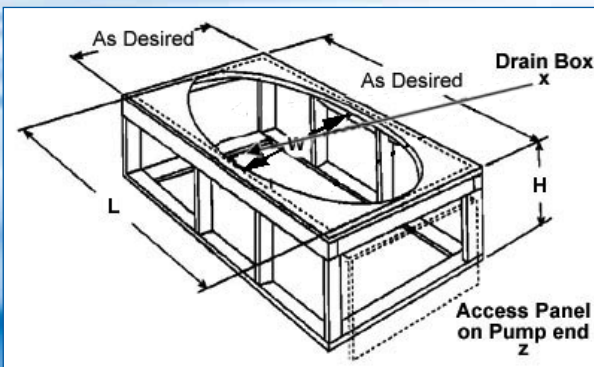

Approvals & Listings

Commonwealth of Massachusetts
 UPC & USPC - US & Canada

Vanessa

Must be set in Mortar Base

-  Pump motor
-  Jets
-  Anti-vortex suction
-  Overflow location

AS SHOWN:
Whirlpool option w/ standard jets

Island Drop-In			
Model	(L)ength	(W)idth	(H)eight Finish
7242	70"	40"	18"

Disclaimer: Certain options or altering the pump/blower location may cause the pump/blower to extend beyond the tub decking. For cutout dimensions wait for unit to arrive. All specifications subject to change without notice.