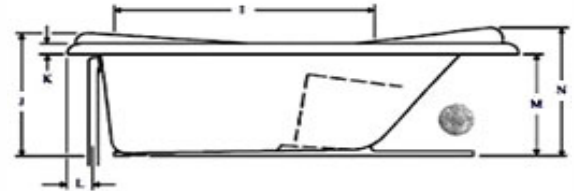

Approvals & Listings

Commonwealth of Massachusetts
 UPC & USPC - US & Canada

Vanessa

Must be set in Mortar Base

-  Pump motor
-  Jets
-  Anti-vortex suction
-  Overflow location

AS SHOWN:
Whirlpool option w/ standard jets

Island Drop-In			
Model	(L)ength	(W)idth	(H)eight Finish
7242	70"	40"	18"

Disclaimer: Certain options or altering the pump/blower location may cause the pump/blower to extend beyond the tub decking. For cutout dimensions wait for unit to arrive. All specifications subject to change without notice.