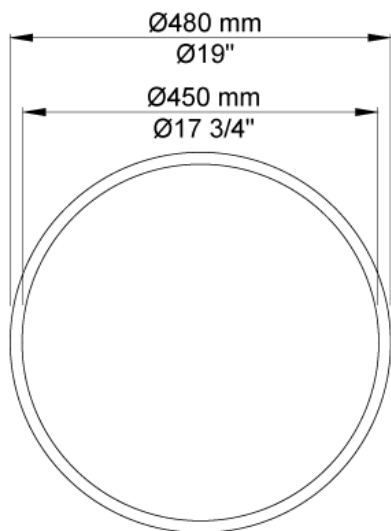

Date:

Client:

Project:

VOLA product: RS4

RS4

Retrofit waste bin.
 Diameter incl. ring: 480 mm.
 Depth: 170 mm.
 Capacity 22 litre/150-250 tissues.

Consists of:
 Ring, material: High polished chrome, natural brass, brushed chrome, brushed stainless steel or 14 different colours.
 Container, wood, lacquer sealed.