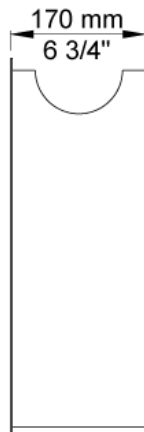

Date:

Client:

Project:

VOLA product: RS4

RS4

Retrofit waste bin.
 Diameter incl. ring: 480 mm.
 Depth: 170 mm.
 Capacity 22 litre/150-250 tissues.

Consists of:
 Ring, material: High polished chrome, natural brass, brushed chrome, brushed stainless steel or 14 different colours.
 Container, wood, lacquer sealed.