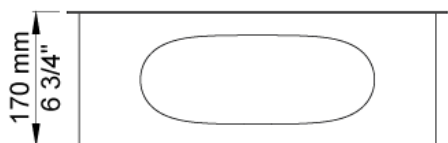

Date:

Client:

Project:

VOLA product: RS4

RS4

Retrofit waste bin.
 Diameter incl. ring: 480 mm.
 Depth: 170 mm.
 Capacity 22 litre/150-250 tissues.

Consists of:
 Ring, material: High polished chrome, natural brass, brushed chrome, brushed stainless steel or 14 different colours.
 Container, wood, lacquer sealed.