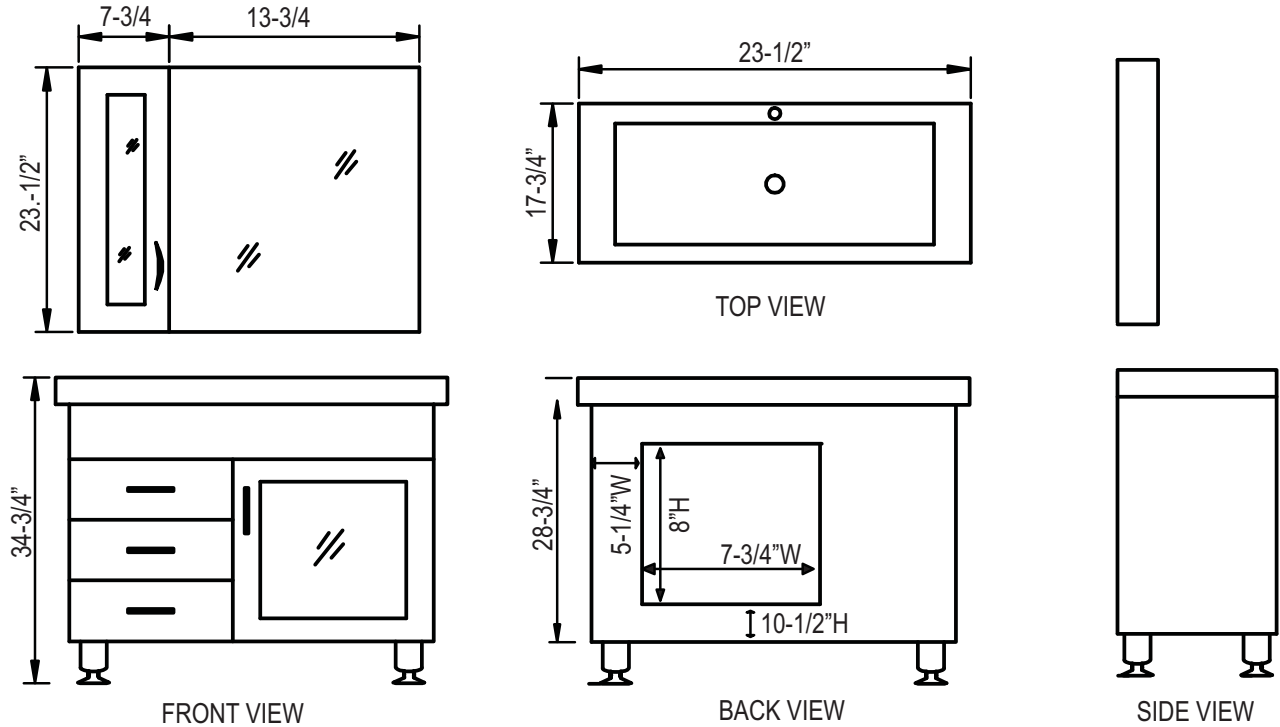

DEC022 Milan 24" Single Drop-In Sink Vanity (Faucet not included)

Design Element™
Bath Furniture

The Milan Collection

The Milan 24" Vanity is elegantly constructed of solid oak wood. The single piece porcelain drop in sink design brings a simplistic and contemporary look to any bathroom. The robust rectangular drop in sink beautifully contrasts with the rich features of the espresso cabinetry. This contemporary design includes three drawers and soft closing cabinet adorned with satin nickel hardware. A combination mirror and espresso medicine cabinet is included. The Oslo Bathroom Vanity is designed as a center piece to awe-inspire the eye without sacrificing quality, functionality or durability.

Milan 24" Single Drop-In Sink Vanity

DEC022 Product Features

- Solid Hardwood Construction
- Espresso Finish
- Porcelain Integrated Drop-In Sink and Countertop with Overflow
- Mirror and Matching Wall Cabinet Included
- Chrome Pop-Up Drain
- Soft-Closing Single-Door Cabinet
- Three Functional Pull-Out Drawers
- Polished Chrome Finish Hardware
- Specs: 23.5"W x 17.75"D x 34.75"H

The Milan Collection

Milan 36" Single Sink Vanity Set
Milan 24" Single Sink Vanity Set

DEC021
DEC022

Design Element
Bath Furniture

8715 Boston Place
Rancho Cucamonga, CA 91730

www.DesignElementUSA.com