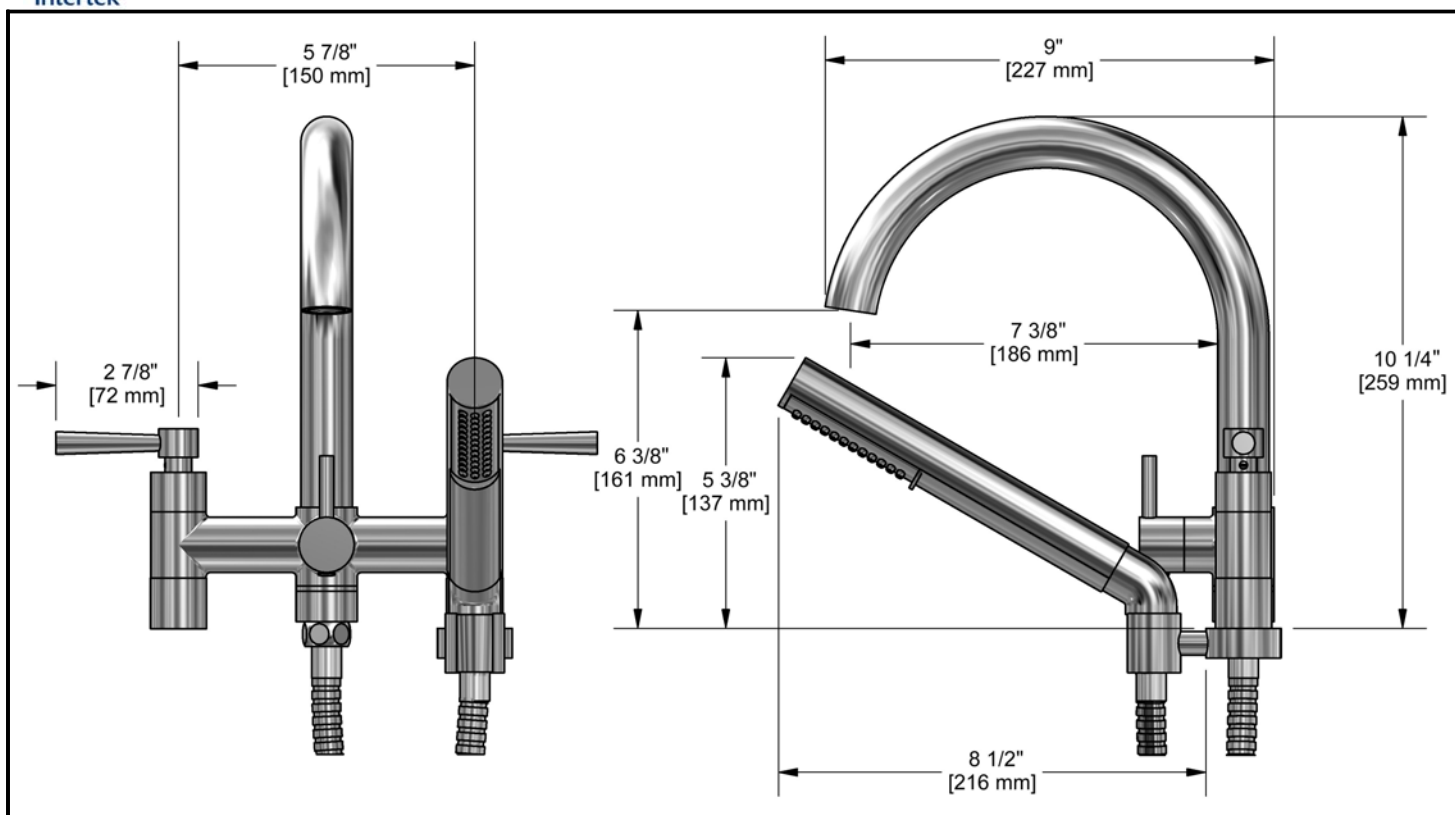

6" tub faucet with hand shower

PA06LXX

Specifications

Descriptions

- 3/4" female inlet
- Ceramic cartridge
- Double check valve
- Solid brass
- 1 jet hand shower

Available colors

- C : Chrome
- PN : Polished nickel (PVD)
- BN : Brushed nickel (PVD)

Flows

- Flow 44 L/min, 11.6 gpm (US) 60psi

Cartridges

- Cold: #401-080
- Hot: #401-079

Certifications

- CSA B125.1
- ASME A112.18.1
- CMR248 Approval

Sizes, models and finishes may differ from those presented.