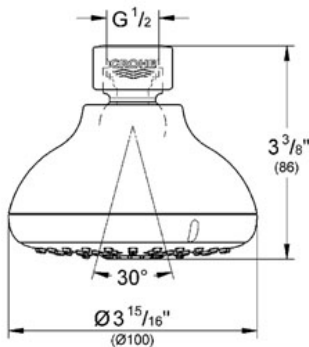

Product Description:
Head shower 4 sprays

Standard Specification:

- GROHE StarLight® finish
- GROHE DreamSpray® perfect spray pattern
- GROHE EcoJoy® technology for less water and perfect flow
- SpeedClean anti-lime system
- Inner WaterGuide for a longer life
- 4 spray patterns: Rain, GROHE Rain O2, Massage & Jet
- Suitable for instantaneous heater
- Handshower (4")
- Rotating ball joint $\pm 15^\circ$
- Blister pack
- Min. recommended pressure 14.5 PSI
- Max Flow Rate 2.0 gpm (7.6 L/min)

Applicable Codes & Standards:

- Energy Policy Act of 1992
- ASME A112.18.1/CSA B125.1
- EPA WaterSense®
- CalGreen

Color:

- 26044 000 chrome
- 26044 EN0 Brushed Nickel