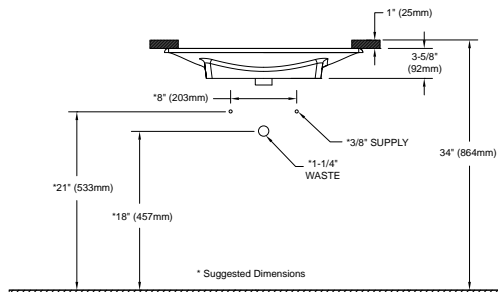

PRODUCT SPECIFICATION

The lavatory shall be made of cast-iron. Lavatory shall be 24" in length and 15" in width. Product shall be without overflow and lavatory shall include mounting assembly. Lavatory shall be TOTO Model FLT132_____.

FLT132

Waza™ Noir™ Cast Iron Lavatory

SPECIFICATIONS

- Waste 1-1/4" O.D.
- Size 24" W x 15" D
- Basin 22-11/16" W x 12-13/16" D
- Warranty One Year Limited Warranty
- Material Cast Iron
- Overflow None
- Shipping Weight 48 lbs.
- Shipping Dimensions 18-7/8" W x 27-7/8" D x 6-1/4" H

INSTALLATION NOTES

Vessel installation

Undercounter installation

Self-rimming installation

Vessel installation

Undercounter installation

Self-rimming installation

TOTO®

These dimensions and specifications are subject to change without notice