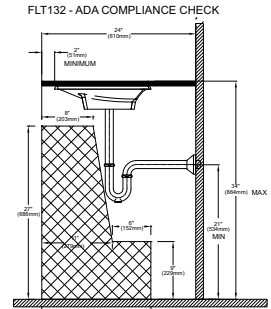

PRODUCT SPECIFICATION

The lavatory shall be made of cast-iron. Lavatory shall be 24" in length and 15" in width. Product shall be without overflow and lavatory shall include mounting assembly. Lavatory shall be TOTO Model FLT132_____.

FLT132

Waza™ Noir™ Cast Iron Lavatory

SPECIFICATIONS

- Waste 1-1/4" O.D.
- Size 24" W x 15" D
- Basin 22-11/16" W x 12-13/16" D
- Warranty One Year Limited Warranty
- Material Cast Iron
- Overflow None
- Shipping Weight 48 lbs.
- Shipping Dimensions 18-7/8" W x 27-7/8" D x 6-1/4" H

INSTALLATION NOTES

Vessel installation

Undercounter installation

Self-rimming installation

Vessel installation

Undercounter installation

Self-rimming installation

TOTO®