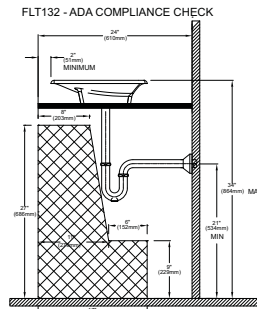

FLT132

Waza™ Noir™ Cast Iron Lavatory

SPECIFICATIONS

- Waste 1-1/4" O.D.
- Size 24" W x 15" D
- Basin 22-11/16" W x 12-13/16" D
- Warranty One Year Limited Warranty
- Material Cast Iron
- Overflow None
- Shipping Weight 48 lbs.
- Shipping Dimensions 18-7/8" W x 27-7/8" D x 6-1/4" H

INSTALLATION NOTES

Vessel installation