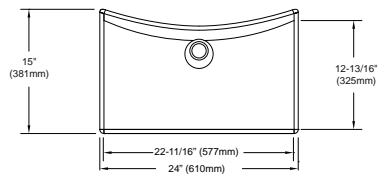

PRODUCT SPECIFICATION

The lavatory shall be made of cast-iron. Lavatory shall be 24" in length and 15" in width. Product shall be without overflow and lavatory shall include mounting assembly. Lavatory shall be TOTO Model FLT132_____.

FLT132

Waza™ Noir™ Cast Iron Lavatory

SPECIFICATIONS

- Waste 1-1/4" O.D.
- Size 24" W x 15" D
- Basin 22-11/16" W x 12-13/16" D
- Warranty One Year Limited Warranty
- Material Cast Iron
- Overflow None
- Shipping Weight 48 lbs.
- Shipping Dimensions 18-7/8" W x 27-7/8" D x 6-1/4" H

INSTALLATION NOTES

Vessel installation

Undercounter installation

Self-rimming installation

Vessel installation

Undercounter installation

Self-rimming installation

TOTO®

These dimensions and specifications are subject to change without notice