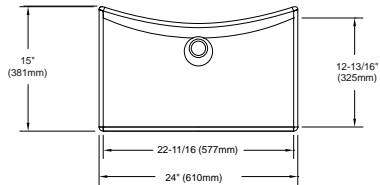

Vessel installation