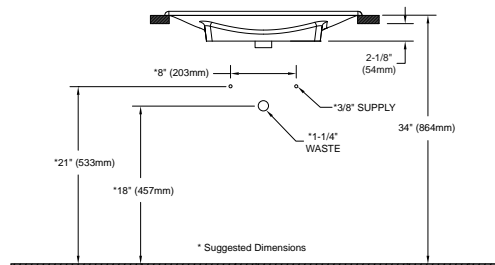

PRODUCT SPECIFICATION

The lavatory shall be made of cast-iron. Lavatory shall be 24" in length and 15" in width. Product shall be without overflow and lavatory shall include mounting assembly. Lavatory shall be TOTO Model FLT132_____.

FLT132

Waza™ Noir™ Cast Iron Lavatory

SPECIFICATIONS

- Waste 1-1/4" O.D.
- Size 24" W x 15" D
- Basin 22-11/16" W x 12-13/16" D
- Warranty One Year Limited Warranty
- Material Cast Iron
- Overflow None
- Shipping Weight 48 lbs.
- Shipping Dimensions 18-7/8" W x 27-7/8" D x 6-1/4" H

INSTALLATION NOTES

Vessel installation

Undercounter installation

Self-rimming installation

Vessel installation

Undercounter installation

Self-rimming installation

TOTO®

These dimensions and specifications are subject to change without notice