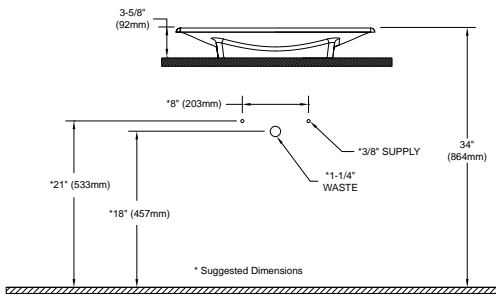

PRODUCT SPECIFICATION

The lavatory shall be made of cast-iron. Lavatory shall be 24" in length and 15" in width. Product shall be without overflow and lavatory shall include mounting assembly. Lavatory shall be TOTO Model FLT132_____.

FLT132

Waza™ Noir™ Cast Iron Lavatory

SPECIFICATIONS

- Waste 1-1/4" O.D.
- Size 24" W x 15" D
- Basin 22-11/16" W x 12-13/16" D
- Warranty One Year Limited Warranty
- Material Cast Iron
- Overflow None
- Shipping Weight 48 lbs.
- Shipping Dimensions 18-7/8" W x 27-7/8" D x 6-1/4" H

INSTALLATION NOTES

Vessel installation

Undercounter installation

Self-rimming installation

Vessel installation

Undercounter installation

Self-rimming installation

TOTO®

These dimensions and specifications are subject to change without notice