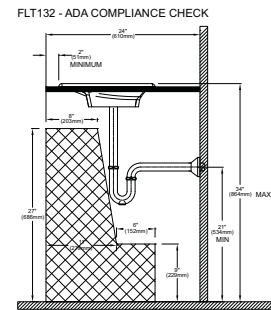

PRODUCT SPECIFICATION

The lavatory shall be made of cast-iron. Lavatory shall be 24" in length and 15" in width. Product shall be without overflow and lavatory shall include mounting assembly. Lavatory shall be TOTO Model FLT132_____.

FLT132

Waza™ Noir™ Cast Iron Lavatory

SPECIFICATIONS

- Waste 1-1/4" O.D.
- Size 24" W x 15" D
- Basin 22-11/16" W x 12-13/16" D
- Warranty One Year Limited Warranty
- Material Cast Iron
- Overflow None
- Shipping Weight 48 lbs.
- Shipping Dimensions 18-7/8" W x 27-7/8" D x 6-1/4" H

INSTALLATION NOTES

Vessel installation

Undercounter installation

Self-rimming installation

Vessel installation

Undercounter installation

Self-rimming installation

TOTO®