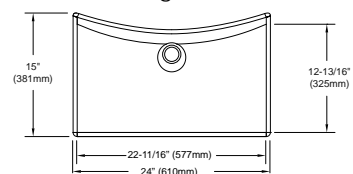

PRODUCT SPECIFICATION

The lavatory shall be made of cast-iron. Lavatory shall be 24" in length and 15" in width. Product shall be without overflow and lavatory shall include mounting assembly. Lavatory shall be TOTO Model FLT132_____.

FLT132

Waza™ Noir™ Cast Iron Lavatory

SPECIFICATIONS

- Waste 1-1/4" O.D.
- Size 24" W x 15" D
- Basin 22-11/16" W x 12-13/16" D
- Warranty One Year Limited Warranty
- Material Cast Iron
- Overflow None
- Shipping Weight 48 lbs.
- Shipping Dimensions 18-7/8" W x 27-7/8" D x 6-1/4" H

INSTALLATION NOTES

Vessel installation

Undercounter installation

Self-rimming installation

Vessel installation

Undercounter installation

Self-rimming installation

TOTO®

These dimensions and specifications are subject to change without notice