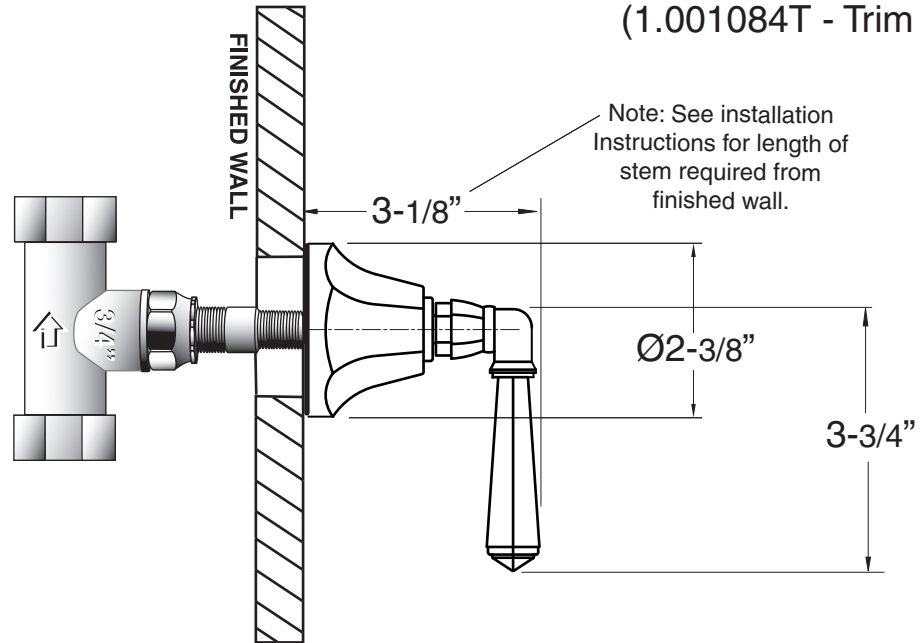

**3/4" In-Line Shut-Off**

Valve & Trim  
1.001084  
Windham Handle  
(1.001084T - Trim Only)

**FEATURES:**

This product meets and exceeds the following codes and standards

- Meets: ASME A112.18.1-2005/CSAB125.1-2005
- Replacement Cartridge: No. 18.30.011

Note: Measurements are subject to change or cancellation. No responsibility is assumed for use of superseded or voided pages.