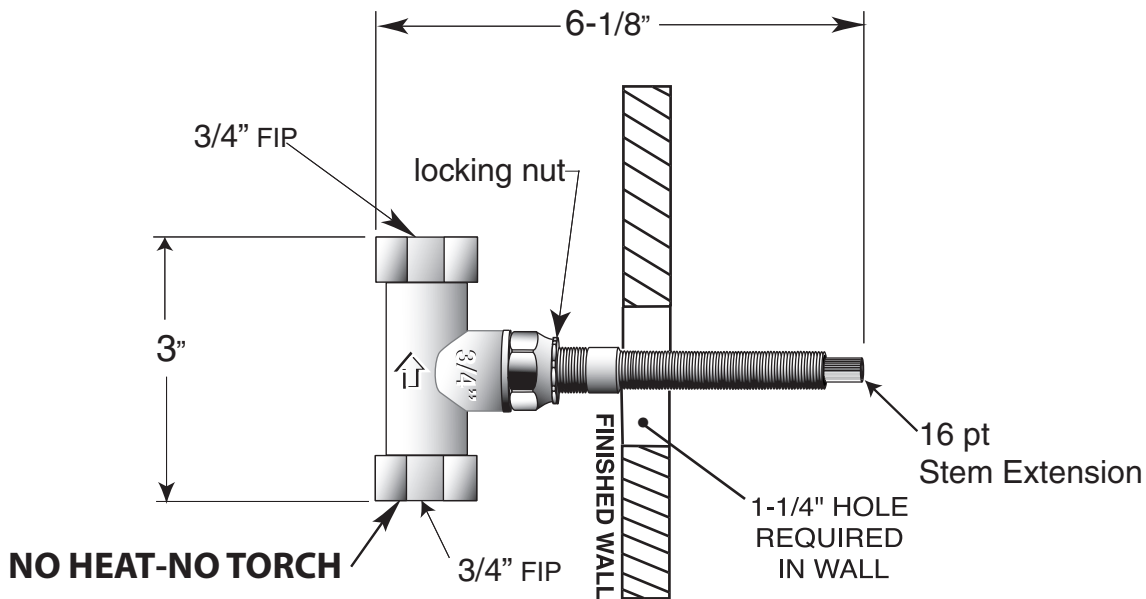

**3/4" In-Line Shut-Off**

Valve & Trim  
1.001084  
Windham Handle  
(1.001084T - Trim Only)

**FEATURES:**

This product meets and exceeds the following codes and standards

- Meets: ASME A112.18.1-2005/CSAB125.1-2005
- Replacement Cartridge: No. 18.30.011

Note: Measurements are subject to change or cancellation. No responsibility is assumed for use of superseded or voided pages.