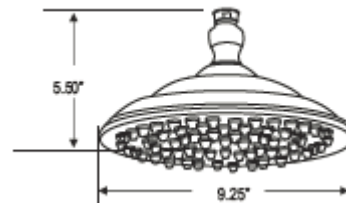

ALTMANS™

SHOWER COMPONENTS

77– Jet Paris Ceiling mount Showerhead with
9 1/4 inch OD

66

Codes and Standards

ALTMANS RESERVES THE RIGHT TO
MODIFY AND CHANGE SPECIFICATIONS
AT ANY TIME. PLEASE VERIFY DIMEN-
SIONS PRIOR TO INSTALLATION