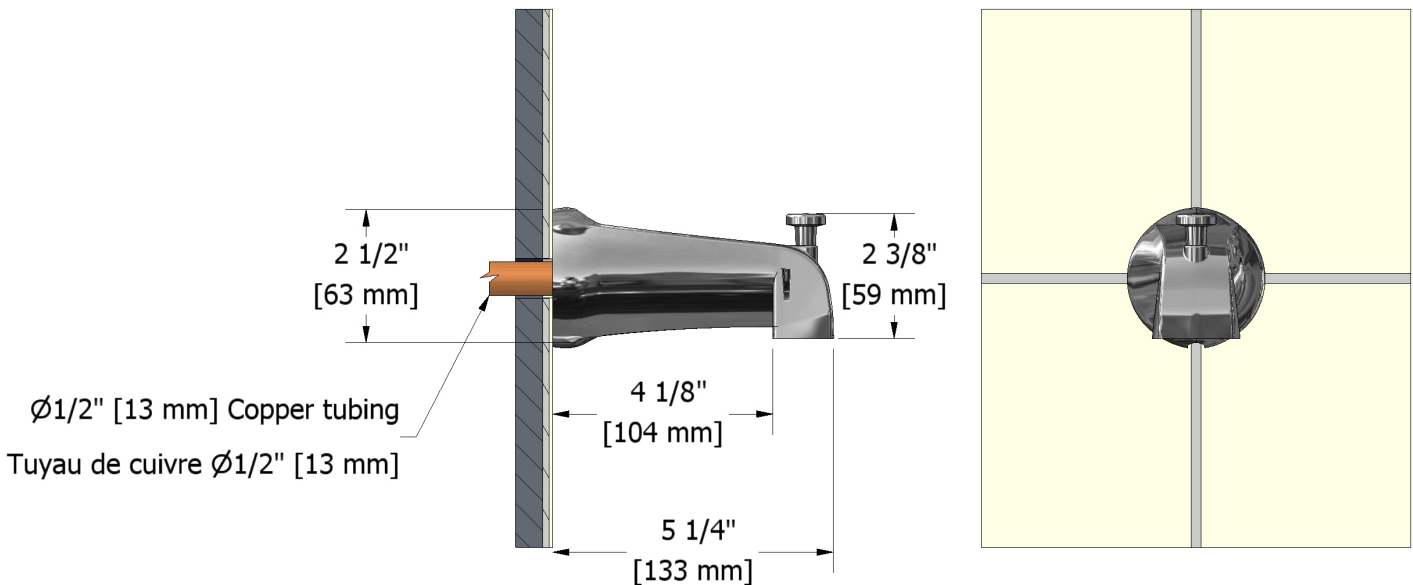

Wall tub spout with diverter
BR81XX

Specifications

Descriptions

- Diverter
- 1/2" copper slip fit inlet

Available colors

- C : Chrome
- BN : Brushed nickel (PVD)

Certifications

- CSA B125.1
- ASME A112.18.1
- CMR248 Approval