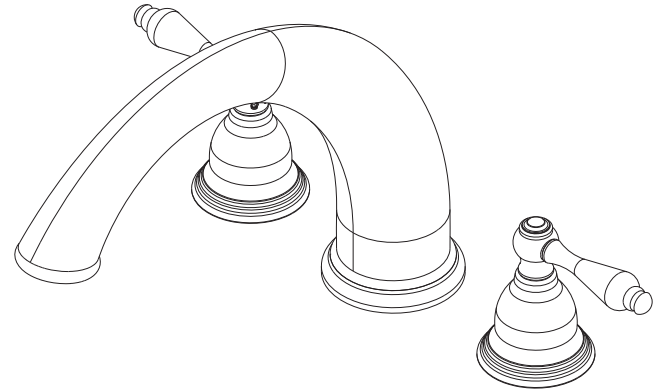

SEAPORT

Roman Tub Deck Trim

3-856C

Features

- Solid brass construction
- ADA compliant traditional lever handles
- 4-7/8" (12.4 cm) spout height at outlet
- 9-7/16" (24.0 cm) spout reach (c-c)
- Intended for use with Newport Brass rough valve kit (Required Accessory) which incorporates the following:
  - Brass valve bodies and quick-connect spout fitting
  - Quarter-turn washerless ceramic disc 3/4" valve cartridges

Codes / Standards Compliance

Meets or exceeds the following at date of manufacture:

- ASME A112.18.1/CSA B125.1
- IAPMO/cUPC
- IPC
- ADA
- ICC/ANSI A117.1
- All applicable US Federal and State material regulations
- EPA Watersense

Colors / Finishes

- 15: Polished Nickel
- 15S: Satin Nickel
- 26: Polished Chrome
- 10B: Oil Rubbed Bronze
- Other: Refer to the Newport Brass catalog for additional color/finish options.

Specified Model

Model	Description	Colors / Finishes				
3-856C	Roman Tub Deck Trim	☐ 15	☐ 15S	☐ 26	☐ 10B	☐ Other

Required Accessory:

Trim, above, and Rough Valve Kit, below, must both be specified.

Application	Roman Tub			Roman Tub with Handshower					
	Hot Valve	Cold Valve	Spout Quick-Connect Fitting	Hot Valve	Cold Valve	Spout Quick-Connect Fitting	Poly-Braided Hose	Handshower Diverter	H/S Flange Hardware
Inlet/Outlet Size	3/4"	3/4"	3/4"	3/4"	3/4"	3/4"	1/2"	1/2" / 3/4"	-
Part Number	☐ 1-506			☐ 1-507					
Image									

Product Specification:

Add "Color / Finish" suffix to Tub Deck Trim model number, below.

The Roman Tub Deck Trim shall be made of solid brass construction. Roman Tub Deck Trim shall incorporate ADA compliant traditional lever handles. Product shall incorporate a 4-7/8" (12.4 cm) spout height at outlet and a 9-7/16" (24.0 cm) spout reach (c-c). Rough valve kit shall incorporate brass valve bodies with quarter-turn washerless ceramic disc 3/4" valve cartridges and a quick-connect spout fitting. Roman Tub Deck Trim shall be Newport Brass Model 3-856C/____ and Newport Brass rough valve kit shall be 1-506.