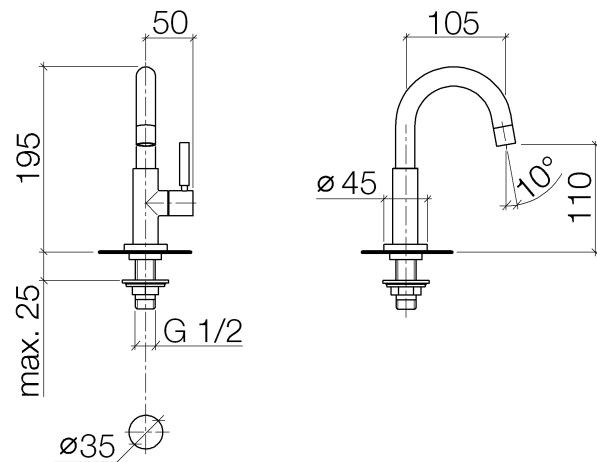

Product specifications

- **4 1/8" projection**
- Swivel spout 360°
- M 18 x 1 aerator – female thread
- Total height 7 5/8"
- Height to aerator/spout outlet 4 3/8"
- 1/2" ceramic disc cartridge
- Compression connectors
- Water flow rate limited to max. 1.5 gpm
- low lead compliant
- Flange diameter 1 3/4"

[ADA]

Surfaces

- chrome 17510882-000010
- chrome 17510882-000010
- matt platinum 17510882-060010
- matt platinum 17510882-060010
- platinum 17510882-080010
- platinum 17510882-080010
- matt white 17510882-100010
- matt white 17510882-100010
- matt black 17510882-330010
- matt black 17510882-330010

Exploded assembly drawing

Order quantity

No.	Article number	Name	Installation quantity
1	90282205803ff	spout	1
2	90230102800ff	aerator	1
3	09311100890	pin	2
4	9090031350090	top	1
5	09121201390	base	1
6	092088042ff	handle	1
7	092088006ff	handle	1
8	092789005ff	rosette	1
9	09141008590	seal	1
10	0423100108890	fixing set	1
11	04233004000ff	threaded connector	1