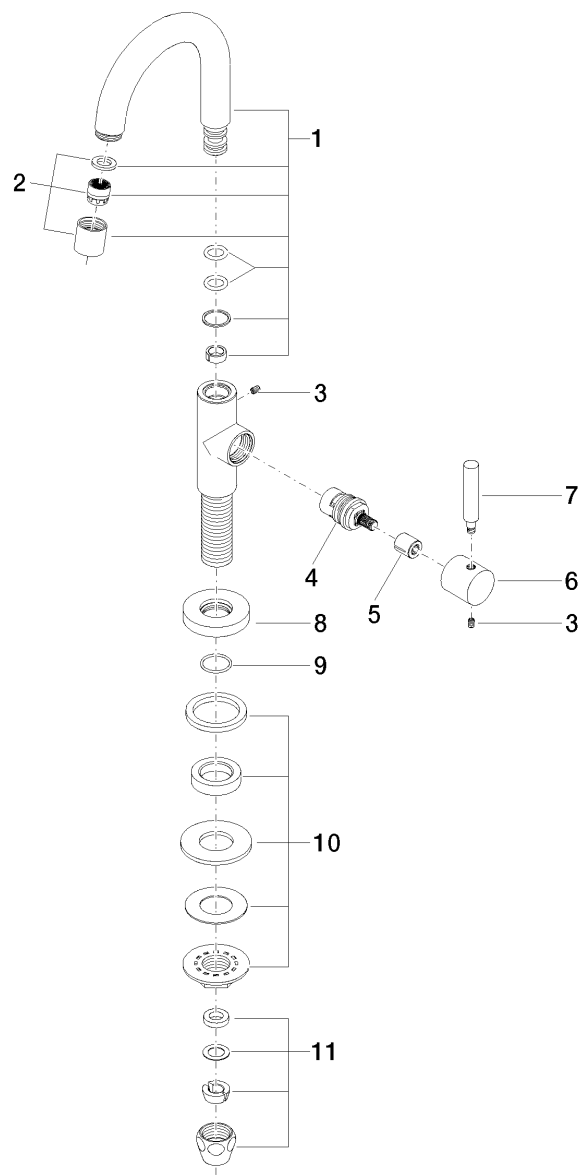

Product specifications

- **4 1/8" projection**
- Swivel spout 360°
- M 18 x 1 aerator – female thread
- Total height 7 5/8"
- Height to aerator/spout outlet 4 3/8"
- 1/2" ceramic disc cartridge
- Compression connectors
- Water flow rate limited to max. 1.5 gpm
- low lead compliant
- Flange diameter 1 3/4"

[ADA]

Surfaces

- chrome 17510882-000010
- chrome 17510882-000010
- matt platinum 17510882-060010
- matt platinum 17510882-060010
- platinum 17510882-080010
- platinum 17510882-080010
- matt white 17510882-100010
- matt white 17510882-100010
- matt black 17510882-330010
- matt black 17510882-330010

Exploded assembly drawing

Order quantity

No.	Article number	Name	Installation quantity
1	90282205803ff	spout	1
2	90230102800ff	aerator	1
3	09311100890	pin	2
4	9090031350090	top	1
5	09121201390	base	1
6	092088042ff	handle	1
7	092088006ff	handle	1
8	092789005ff	rosette	1
9	09141008590	seal	1
10	0423100108890	fixing set	1
11	04233004000ff	threaded connector	1