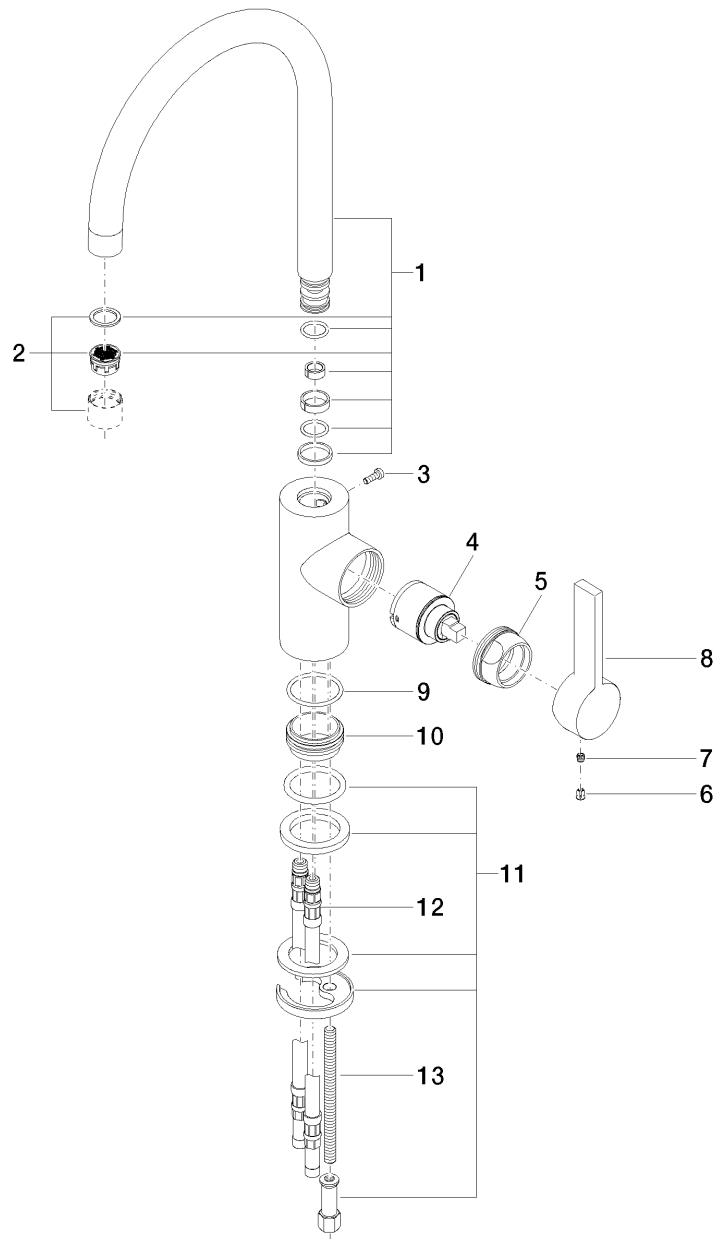

Product specifications

- **7 7/8" projection**
- Swivel spout 360°
- Total height 14 5/8"
- Height to aerator/spout outlet 9 1/2"
- 1 3/8" hole diameter
- M 22 x 1 aerator – female thread
- Ceramic disc cartridge
- 2x M 10 x 1 x 16 1/2" high pressure hose
- Water flow rate limited to max. 1.5 gpm
- low lead compliant

[ADA]

Combination with hand spray set or profi hand spray set not possible

Surfaces

- chrome 33800875-000010
- matt platinum 33800875-060010

Exploded assembly drawing

Order quantity

No.	Article number	Name	Installation quantity
1	90282220403ff	spout	1
2	90230100402ff	aerator	1
3	09303008090	screw	1
4	09150503490	cartridge	1
5	092404107ff	nut	1
6	09312001790	plug	1
7	09311103090	pin	1
8	092079040ff	handle	1
9	09141011990	seal	1
10	092810109-07	ring	1
11	0430110858890	fixing set	1
12	0430040450090	hose	2
13	09311101290	pin	1