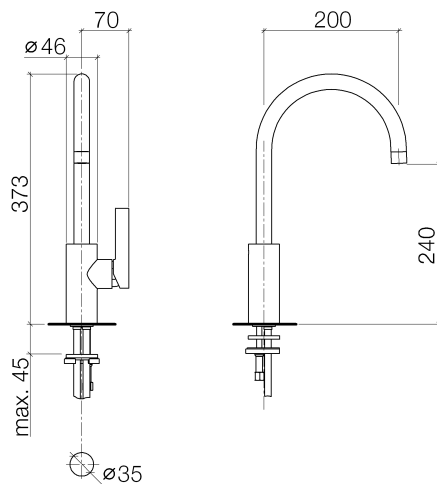

Product specifications

- **7 7/8" projection**
- Swivel spout 360°
- Total height 14 5/8"
- Height to aerator/spout outlet 9 1/2"
- 1 3/8" hole diameter
- M 22 x 1 aerator – female thread
- Ceramic disc cartridge
- 2x M 10 x 1 x 16 1/2" high pressure hose
- Water flow rate limited to max. 1.5 gpm
- low lead compliant

[ADA]

Combination with hand spray set or profi hand spray set not possible

Surfaces

- chrome 33800875-000010
- matt platinum 33800875-060010

Exploded assembly drawing

Order quantity

No.	Article number	Name	Installation quantity
1	90282220403ff	spout	1
2	90230100402ff	aerator	1
3	09303008090	screw	1
4	09150503490	cartridge	1
5	092404107ff	nut	1
6	09312001790	plug	1
7	09311103090	pin	1
8	092079040ff	handle	1
9	09141011990	seal	1
10	092810109-07	ring	1
11	0430110858890	fixing set	1
12	0430040450090	hose	2
13	09311101290	pin	1