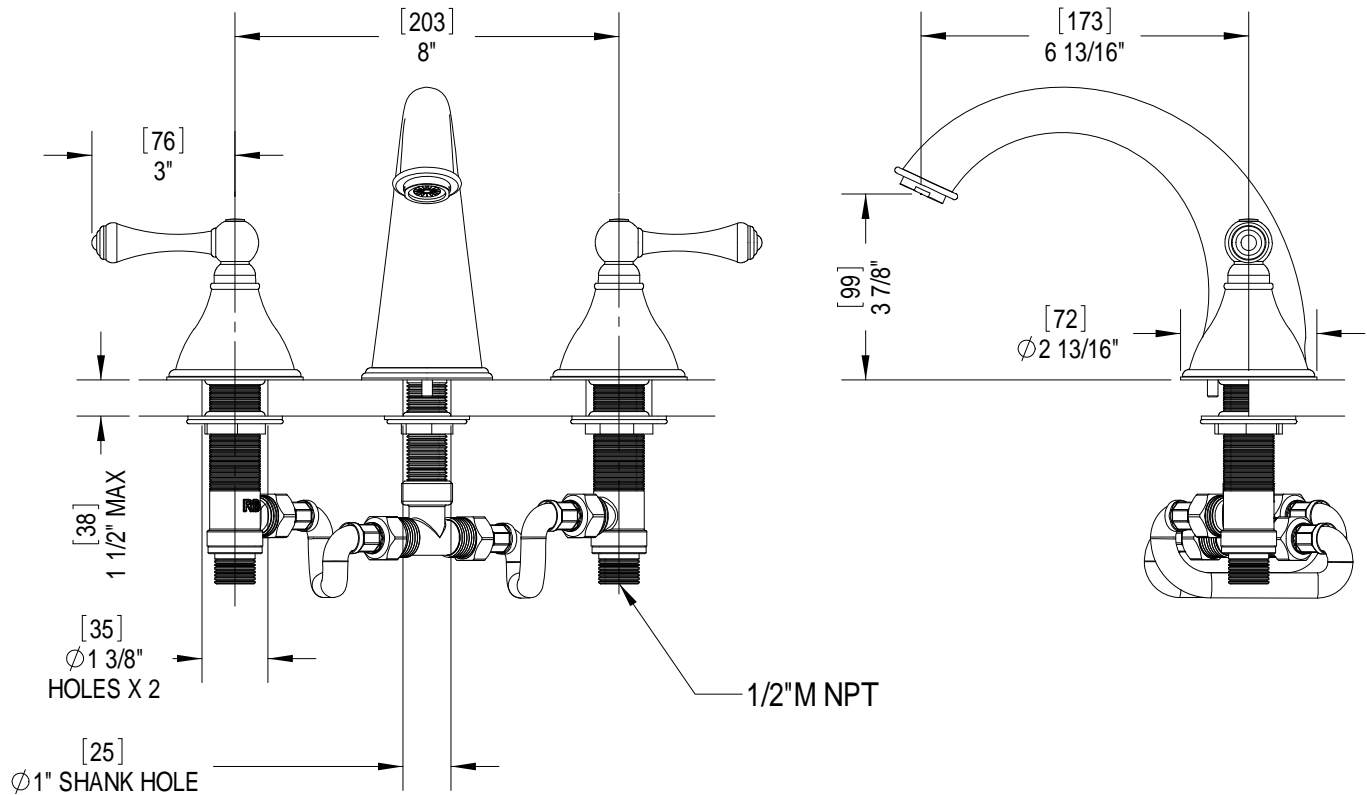

Features

- Brass construction with choice of 18 finishes
- Flemish Lever handles, Jasmin spout
- Quarter-turn, ceramic disc cartridges
- Flexible Stainless Steel supply hoses for easy installation
- Flowrate: 12 gpm @ 40 psi - 15 gpm @ 60 psi

FLEMISH

Roman Tub Filler 3/4" Valves (Jasmin Spout)
Model: 5ARBFJL XX-XX

Critical Dimensions

TEL: 905-851-6781
FAX: 905-851-8031
TOLL FREE: 800-461-5901

THE **Rubinet** FAUCET COMPANY

www.rubinet.com

Features

- Brass construction with choice of 18 finishes
- Flemish Lever handles, Jasmin spout
- Quarter-turn, ceramic disc cartridges
- Flexible Stainless Steel supply hoses for easy installation
- Flowrate: 9.5 gpm @ 40 psi - 11.5 gpm @ 60 psi

FLEMISH

Roman Tub Filler 1/2" Valves (Jasmin Spout)
Model: 5ERBFJL XX-XX

Critical Dimensions

TEL: 905-851-6781
FAX: 905-851-8031
TOLL FREE: 800-461-5901

THE **Rubinet** FAUCET COMPANY

www.rubinet.com