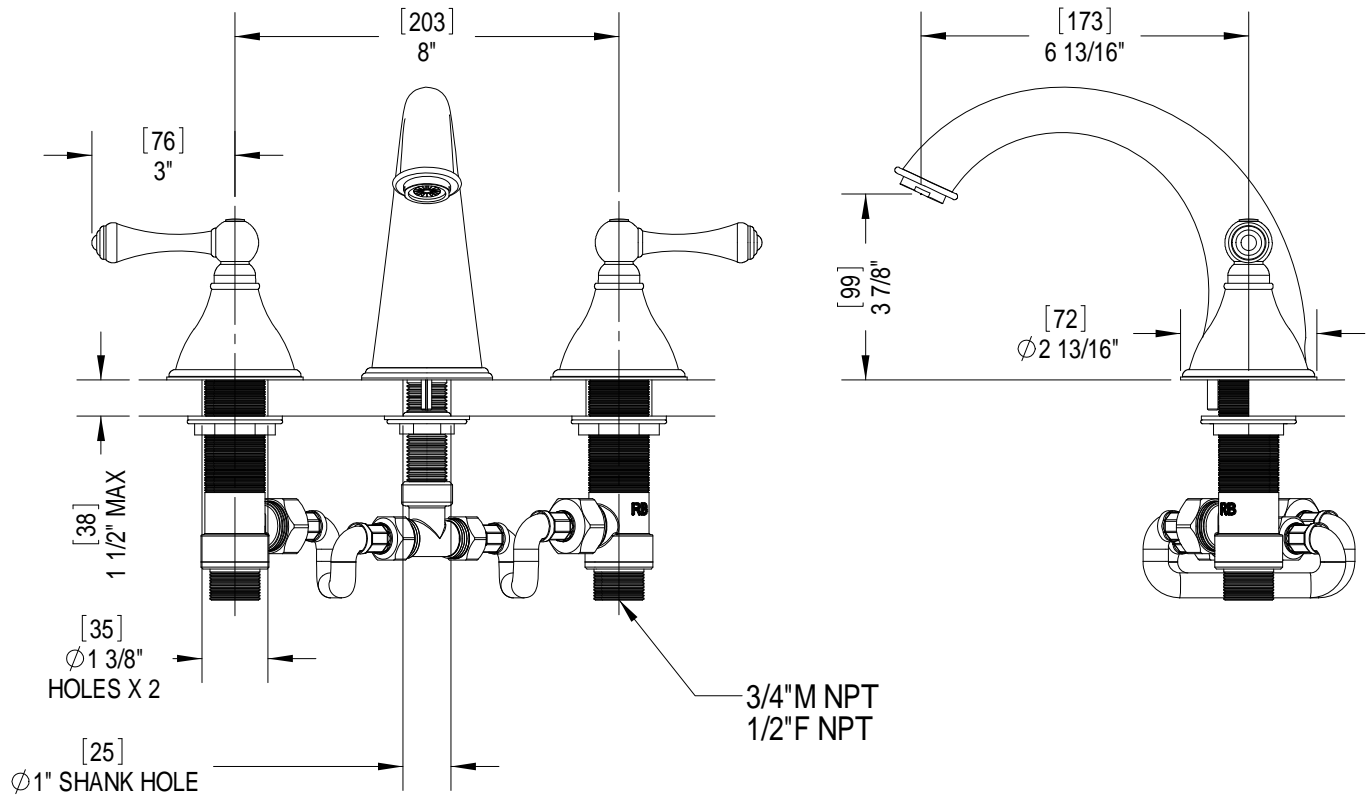

Features

- Brass construction with choice of 18 finishes
- Flemish Lever handles, Jasmin spout
- Quarter-turn, ceramic disc cartridges
- Flexible Stainless Steel supply hoses for easy installation
- Flowrate: 12 gpm @ 40 psi - 15 gpm @ 60 psi

FLEMISH

Roman Tub Filler 3/4" Valves (Jasmin Spout)
Model: 5ARBFJL XX-XX

Critical Dimensions

TEL: 905-851-6781
FAX: 905-851-8031
TOLL FREE: 800-461-5901

THE **Rubinet** FAUCET COMPANY

www.rubinet.com

Features

- Brass construction with choice of 18 finishes
- Flemish Lever handles, Jasmin spout
- Quarter-turn, ceramic disc cartridges
- Flexible Stainless Steel supply hoses for easy installation
- Flowrate: 9.5 gpm @ 40 psi - 11.5 gpm @ 60 psi

FLEMISH

Roman Tub Filler 1/2" Valves (Jasmin Spout)
Model: 5ERBFJL XX-XX

Critical Dimensions

TEL: 905-851-6781
FAX: 905-851-8031
TOLL FREE: 800-461-5901

THE **Rubinet** FAUCET COMPANY

www.rubinet.com