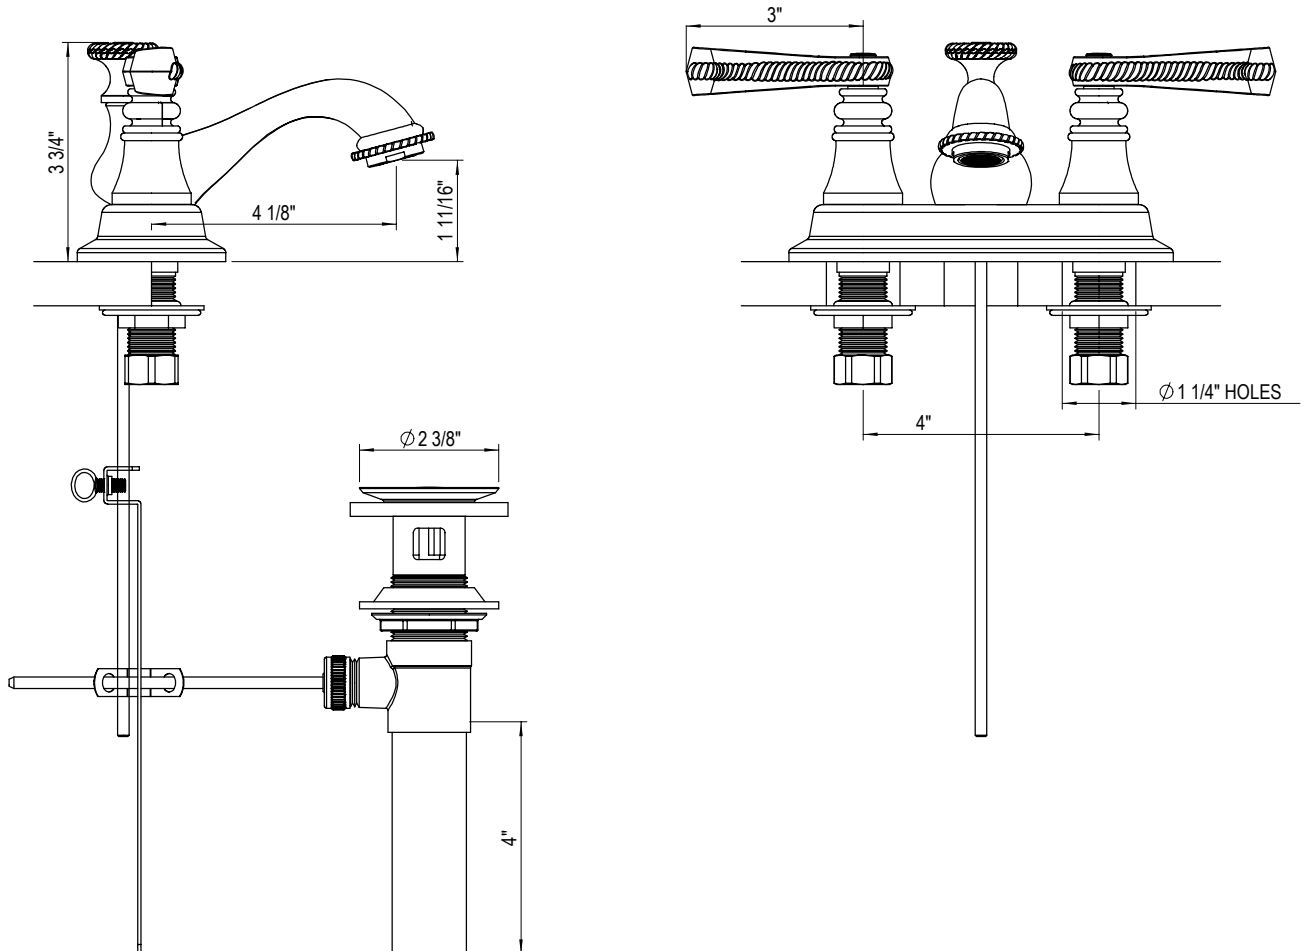

4" Centre Lavatory Set with Pop-Up 1BRBETL

TEL: 905-851-6781
FAX: 905-851-8031
TOLL FREE: 800-461-5901

the RUBINET FAUCET COMPANY

www.rubinet.com