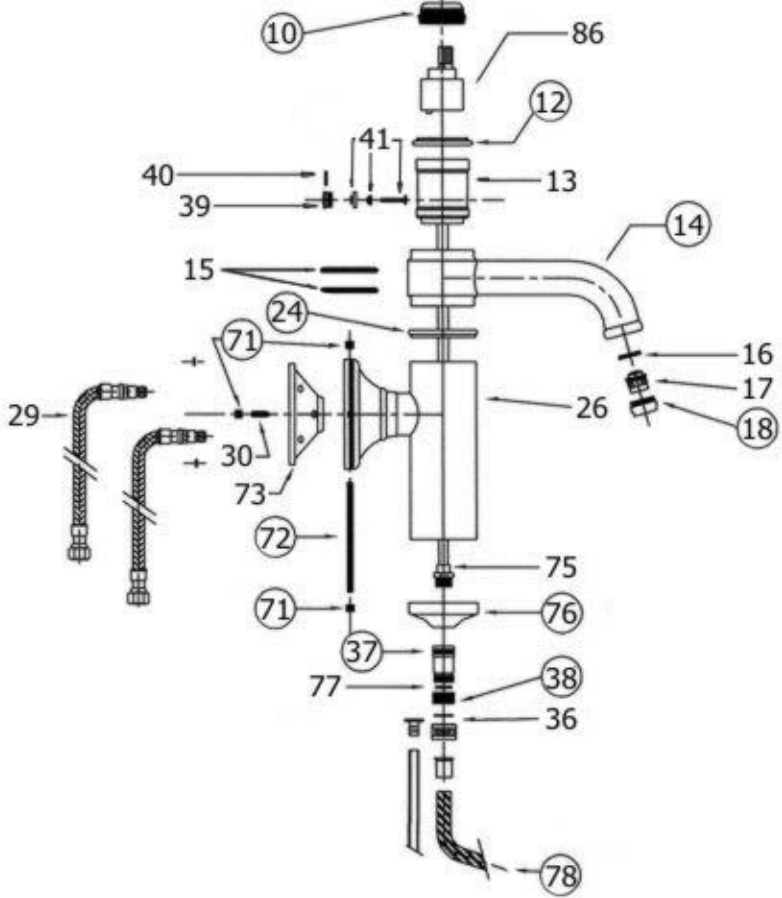

Technical Information

- Flow Rate Is 2.2 GPM
 - Swiveling Spout
 - 30" Flexible Hoses – 3/8" Connection
 - Back Flow Restrictor Included
 - Exposed Hand Spray Wall Mounted (24" Hose)
 - Size: 10 1/2" Projection, 4" Diam. Escutcheon
 - Available finishes are Polished Brass(55), Polished Nickel(56), Brushed Nickel(57), Satin Nickel(60) and Weathered Brass(70)
- Please see cleaning instructions for finish care and maintenance information

Part#	Description
01	Round Screw
03	Finished Washer
04	Brass Washer
05	Handle
06	Handle Screw
10	Cartridge Holding Nut
12	Upper Brass Ring
13	Mixing Chamber
14	Spout
15	Rubber O-Rings
16	Spout Washer
17	Aerator Filter
18	Aerator Cover
24	Lower Brass Ring
26	Main Body

Please follow example when ordering parts for 'Estelle' Single Lever
Mixer Wall Mounted

- To order part #01 – Round Screw
 - 9410901 xx
- Please substitute finish number needed in place of XX.

To order a part that is not finished use 00

Herbeau®
L'Art du Sanitaire depuis 1857

4109 - 'Estelle' Single Lever Mixer with Spray Wall Mounted

4109 - 'Estelle' Wall Mounted Single Lever Mixer With Handspray

= #91

#92 Hand Spray Kit

○ Polished Pieces