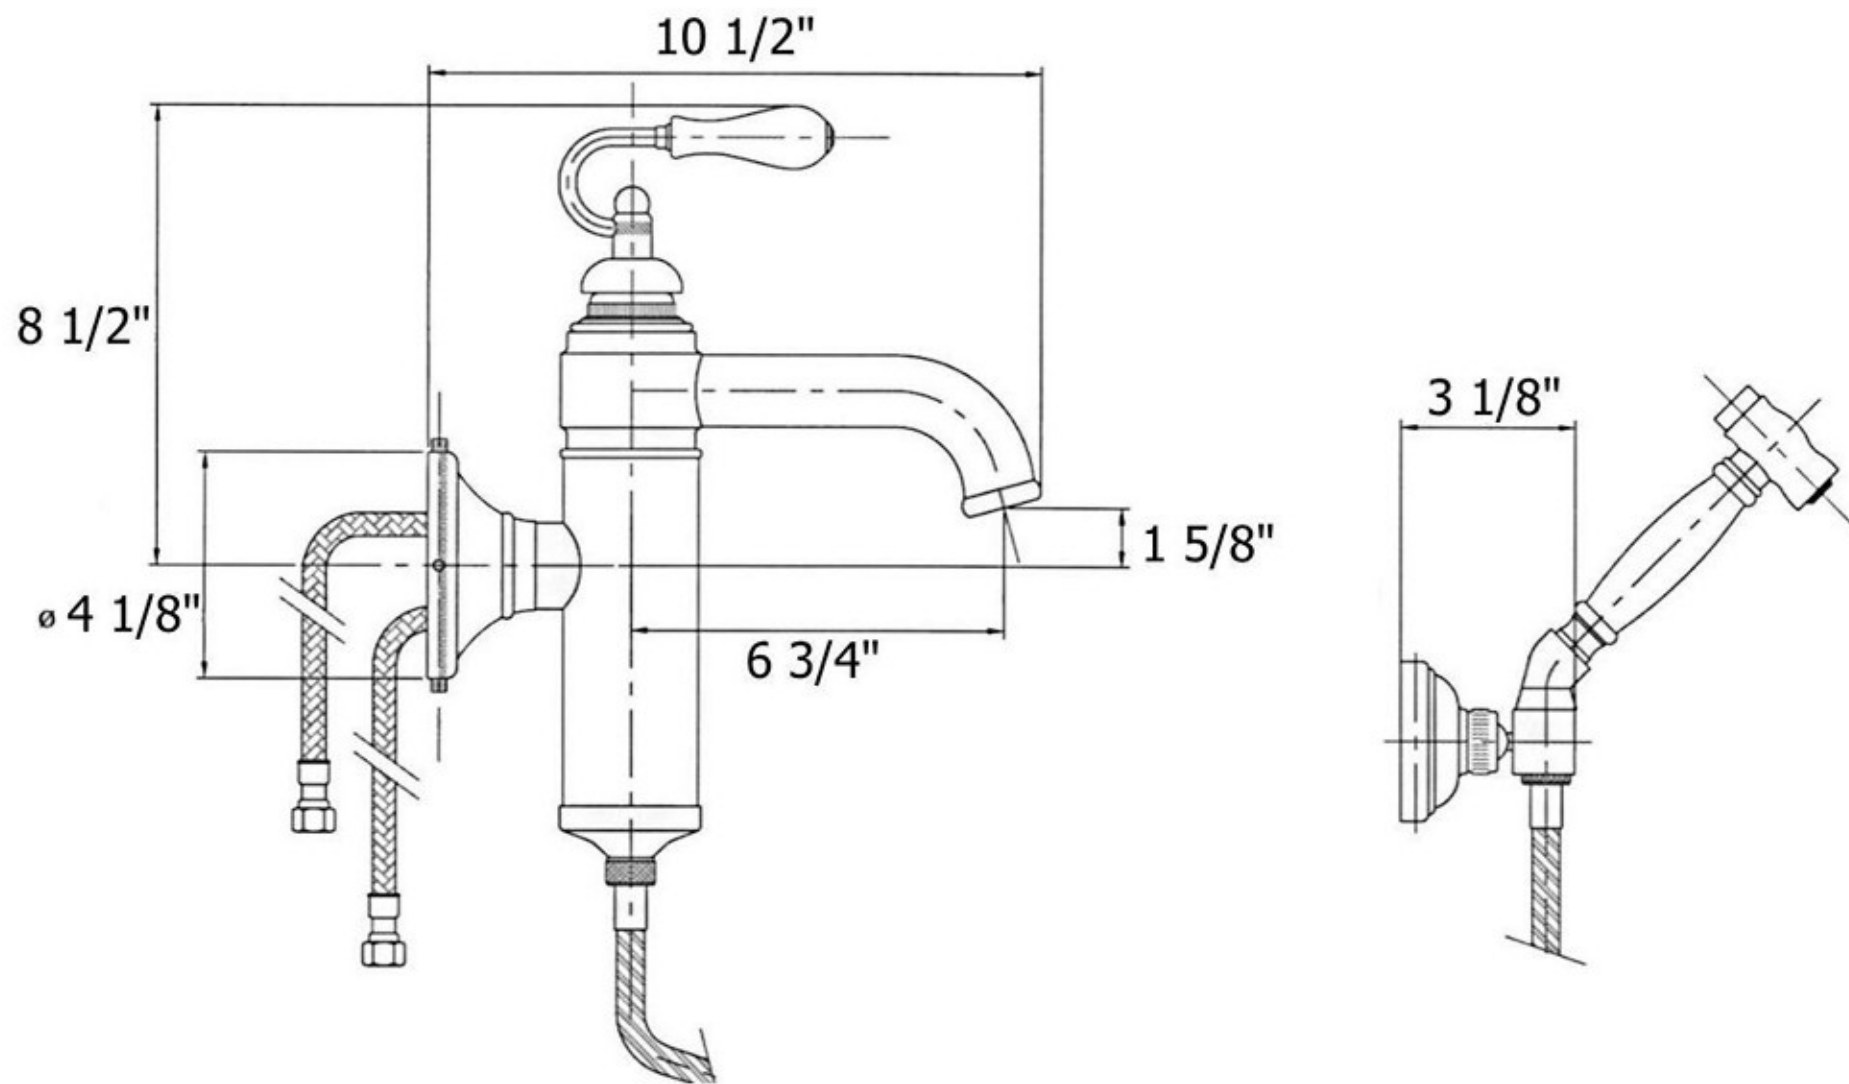

4109 - 'Estelle' Single Lever Mixer with Spray Wall Mounted