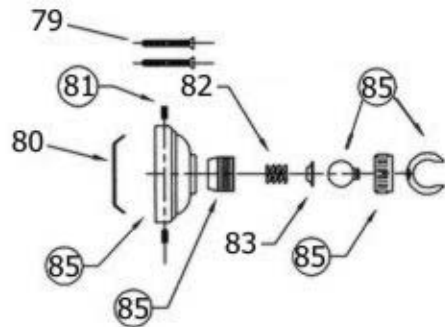

Technical Information

- Flow Rate Is 2.2 GPM
 - Swiveling Spout
 - 30" Flexible Hoses – 3/8" Connection
 - Back Flow Restrictor Included
 - Exposed Hand Spray Wall Mounted (24" Hose)
 - Size: 10 1/2" Projection, 4" Diam. Escutcheon
 - Available finishes are Polished Brass(55), Polished Nickel(56), Brushed Nickel(57), Satin Nickel(60) and Weathered Brass(70)
- Please see cleaning instructions for finish care and maintenance information

Part#	Description
01	Round Screw
03	Finished Washer
04	Brass Washer
05	Handle
06	Handle Screw
10	Cartridge Holding Nut
12	Upper Brass Ring
13	Mixing Chamber
14	Spout
15	Rubber O-Rings
16	Spout Washer
17	Aerator Filter
18	Aerator Cover
24	Lower Brass Ring
26	Main Body

Please follow example when ordering parts for 'Estelle' Single Lever
Mixer Wall Mounted

- To order part #01 – Round Screw
 - 9410901 xx
- Please substitute finish number needed in place of XX.

To order a part that is not finished use 00

Herbeau®
L'Art du Sanitaire depuis 1857

4109 - 'Estelle' Single Lever Mixer with Spray Wall Mounted

4109 - 'Estelle' Wall Mounted Single Lever Mixer With Handspray

= #91

#92 Hand Spray Kit

○ Polished Pieces