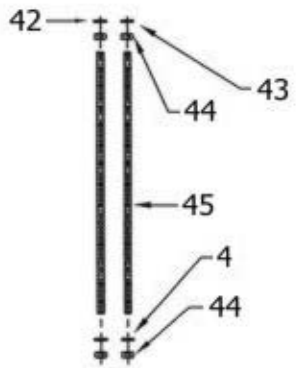

Technical Information

- Flow Rate Is 2.2 GPM
 - Swiveling Spout
 - 30" Flexible Hoses – 3/8" Connection
 - Back Flow Restrictor Included
 - Exposed Hand Spray Wall Mounted (24" Hose)
 - Size: 10 1/2" Projection, 4" Diam. Escutcheon
 - Available finishes are Polished Brass(55), Polished Nickel(56), Brushed Nickel(57), Satin Nickel(60) and Weathered Brass(70)
- Please see cleaning instructions for finish care and maintenance information

Please follow example when ordering parts for 'Estelle' Single Lever
Mixer Wall Mounted

- To order part #01 – Round Screw
 - 9410901 xx
- Please substitute finish number needed in place of XX.

To order a part that is not finished use 00

Herbeau®
L'Art du Sanitaire depuis 1857

4109 - 'Estelle' Single Lever Mixer with Spray Wall Mounted

4109 - 'Estelle' Wall Mounted Single Lever Mixer With Handspray

= #91

#92 Hand Spray Kit

○ Polished Pieces