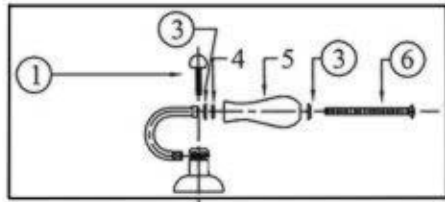

Technical Information

- Flow Rate Is 2.2 GPM
 - Swiveling Spout
 - 30" Flexible Hoses – 3/8" Connection
 - Back Flow Restrictor Included
 - Exposed Hand Spray Wall Mounted (24" Hose)
 - Size: 10 1/2" Projection, 4" Diam. Escutcheon
 - Available finishes are Polished Brass(55), Polished Nickel(56), Brushed Nickel(57), Satin Nickel(60) and Weathered Brass(70)
- Please see cleaning instructions for finish care and maintenance information

Part#	Description
01	Round Screw
03	Finished Washer
04	Brass Washer
05	Handle
06	Handle Screw
10	Cartridge Holding Nut
12	Upper Brass Ring
13	Mixing Chamber
14	Spout
15	Rubber O-Rings
16	Spout Washer
17	Aerator Filter
18	Aerator Cover
24	Lower Brass Ring
26	Main Body

Please follow example when ordering parts for 'Estelle' Single Lever
Mixer Wall Mounted

- To order part #01 – Round Screw
 - 9410901 xx
- Please substitute finish number needed in place of XX.

To order a part that is not finished use 00

Herbeau®
L'Art du Sanitaire depuis 1857

4109 - 'Estelle' Single Lever Mixer with Spray Wall Mounted

4109 - 'Estelle' Wall Mounted Single Lever Mixer With Handspray

= #91

#92 Hand Spray Kit

○ Polished Pieces