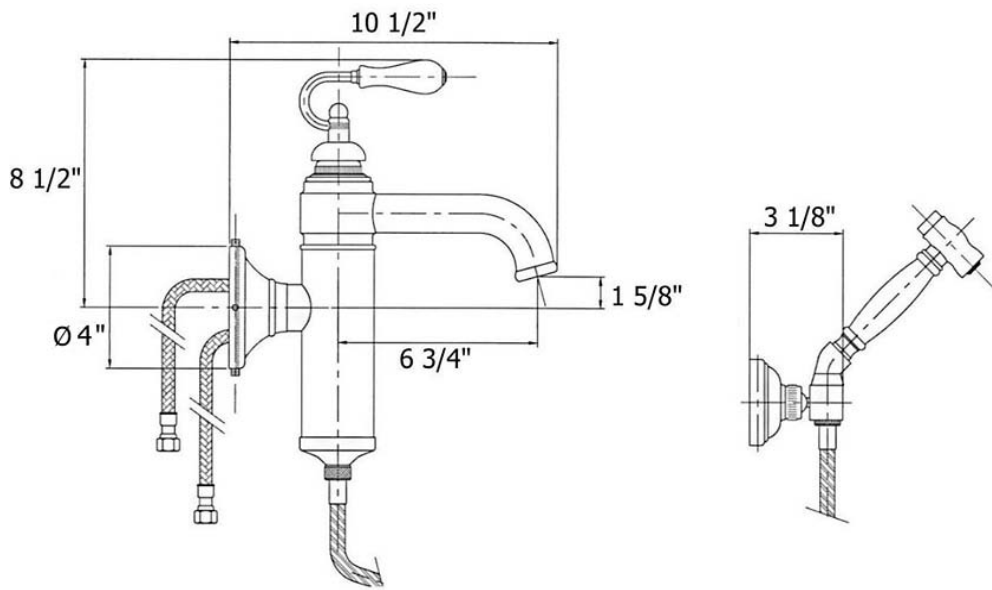

4109 - 'Estelle' Single Lever Mixer Wall Mounted

Part#	Description
29	30" X 3/8" Flexible Supply Lines
30	Threaded Stem
36	1/2" Washer
37	Back Flow Preventer
38	Coupler
39	Diverter Access Screw
40	Rubber O-Ring
41	Internal Diverter Kit
42	Brass Washer
43	Brass Washer
44	Brass Nuts
45	Threaded Stem
54	Hand Spray Elbow
55	Rubber O-Ring
56	Hand Spray Coupler
57	Hand Spray Handle
58	Threaded Hand Spray Stem
62	Hand Spray Head Assembly
63	Aerator Nut
64	4 Piece Hand Spray Grill Kit
67	Hand Spray Aerator Screw
71	Finished Nut
72	Threaded Stem
73	Mounting Plate
75	Hand Spray Outlet
76	Brass Dome
77	3/8" Rubber Washer
78	Hand Spray Hose
79	Mounting Screw Kit
80	Wall Mount Plate
81	Escutcheon Mount Screws
82	Coil F/ Wall Support
83	Ball Cup F/Hand Spray Holder
85	Hand Spray Wall Mount Elbow
86	Ceramic Cartridge
91	Handle Set
92	Complete Hand Spray Set

Technical Information

- Flow Rate Is 2.2 GPM
 - Swiveling Spout
 - 30" Flexible Hoses – 3/8" Connection
 - Back Flow Restrictor Included
 - Exposed Hand Spray Wall Mounted (24" Hose)
 - Size: 10 1/2" Projection, 4" Diam. Escutcheon
 - Available finishes are Polished Brass(55), Polished Nickel(56), Brushed Nickel(57), Satin Nickel(60) and Weathered Brass(70)
- Please see cleaning instructions for finish care and maintenance information

Part#	Description
01	Round Screw
03	Finished Washer
04	Brass Washer
05	Handle
06	Handle Screw
10	Cartridge Holding Nut
12	Upper Brass Ring
13	Mixing Chamber
14	Spout
15	Rubber O-Rings
16	Spout Washer
17	Aerator Filter
18	Aerator Cover
24	Lower Brass Ring
26	Main Body

Please follow example when ordering parts for 'Estelle' Single Lever
Mixer Wall Mounted

- To order part #01 – Round Screw
 - 9410901 xx
- Please substitute finish number needed in place of XX.

To order a part that is not finished use 00