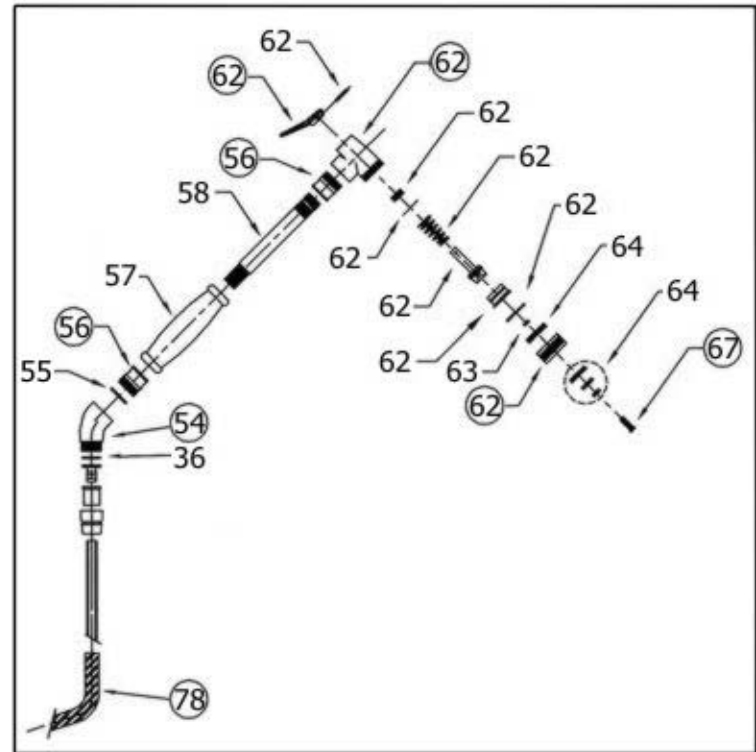

4109 - 'Estelle' Single Lever Mixer Wall Mounted

Part#	Description
29	30" X 3/8" Flexible Supply Lines
30	Threaded Stem
36	1/2" Washer
37	Back Flow Preventer
38	Coupler
39	Diverter Access Screw
40	Rubber O-Ring
41	Internal Diverter Kit
42	Brass Washer
43	Brass Washer
44	Brass Nuts
45	Threaded Stem
54	Hand Spray Elbow
55	Rubber O-Ring
56	Hand Spray Coupler
57	Hand Spray Handle
58	Threaded Hand Spray Stem
62	Hand Spray Head Assembly
63	Aerator Nut
64	4 Piece Hand Spray Grill Kit
67	Hand Spray Aerator Screw
71	Finished Nut
72	Threaded Stem
73	Mounting Plate
75	Hand Spray Outlet
76	Brass Dome
77	3/8" Rubber Washer
78	Hand Spray Hose
79	Mounting Screw Kit
80	Wall Mount Plate
81	Escutcheon Mount Screws
82	Coil F/ Wall Support
83	Ball Cup F/Hand Spray Holder
85	Hand Spray Wall Mount Elbow
86	Ceramic Cartridge
91	Handle Set
92	Complete Hand Spray Set

Technical Information

- Flow Rate Is 2.2 GPM
 - Swiveling Spout
 - 30" Flexible Hoses – 3/8" Connection
 - Back Flow Restrictor Included
 - Exposed Hand Spray Wall Mounted (24" Hose)
 - Size: 10 1/2" Projection, 4" Diam. Escutcheon
 - Available finishes are Polished Brass(55), Polished Nickel(56), Brushed Nickel(57), Satin Nickel(60) and Weathered Brass(70)
- Please see cleaning instructions for finish care and maintenance information

Please follow example when ordering parts for 'Estelle' Single Lever
Mixer Wall Mounted

- To order part #01 – Round Screw
 - 9410901 xx
- Please substitute finish number needed in place of XX.

To order a part that is not finished use 00

Herbeau®
L'Art du Sanitaire depuis 1857

4109 - 'Estelle' Single Lever Mixer with Spray Wall Mounted

4109 - 'Estelle' Wall Mounted Single Lever Mixer With Handspray

= #91

#92 Hand Spray Kit

○ Polished Pieces