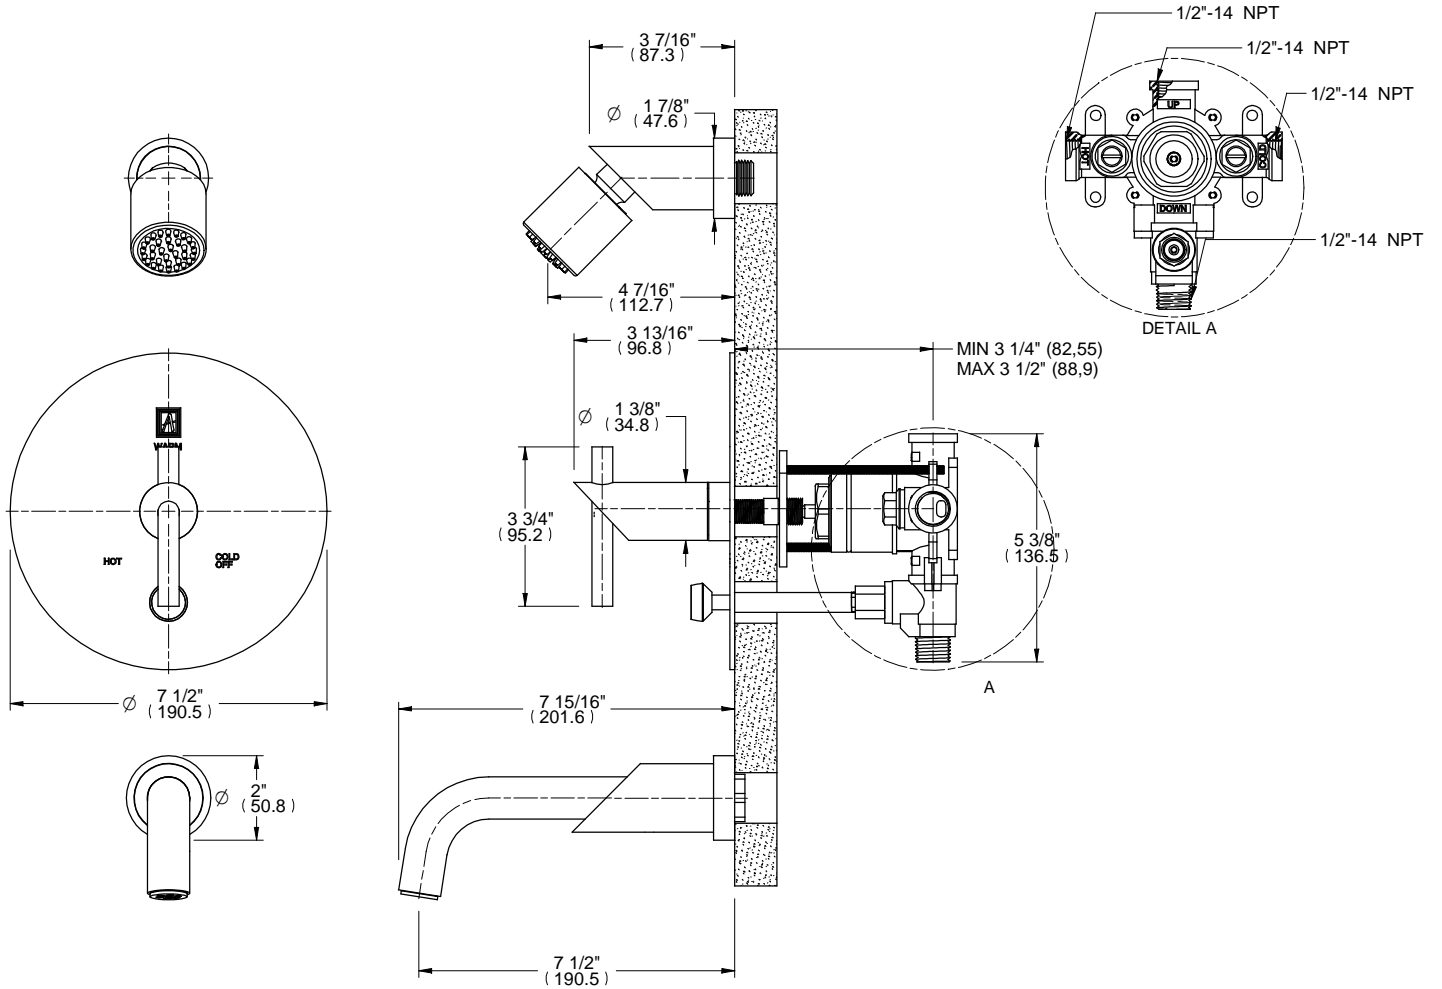

## 1/2" Pressure Balanced Tub / Shower Mixer set with Stops NU34SC62

# NUVA™

L1

ALTMANS RESERVES THE RIGHT TO MODIFY AND CHANGE SPECIFICATIONS AT ANY TIME. PLEASE VERIFY DIMENSIONS PRIOR TO INSTALLATION.

**Features**  
Available in All Finishes  
All Brass Construction

**Through-Hole Specifications**

DIMENSIONS SHOWN TO NEAREST 1/16"