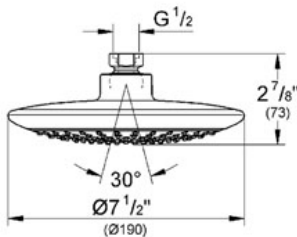

## Product Description: Solo Shower Head

### Standard Specification:

- GROHE StarLight® finish
- GROHE DreamSpray® perfect spray pattern
- GROHE EcoJoy® technology for less water and perfect flow
- SpeedClean anti-lime system
- Suitable for instantaneous heater
- Diameter  $\text{Ø} 7 \frac{1}{2}''$
- Rain spray
- Rotating ball joint  $\pm 15^\circ$
- $\frac{1}{2}''$  Connection thread
- Max Flow Rate 2.5 gpm at 80 psi (9.5 L/min)