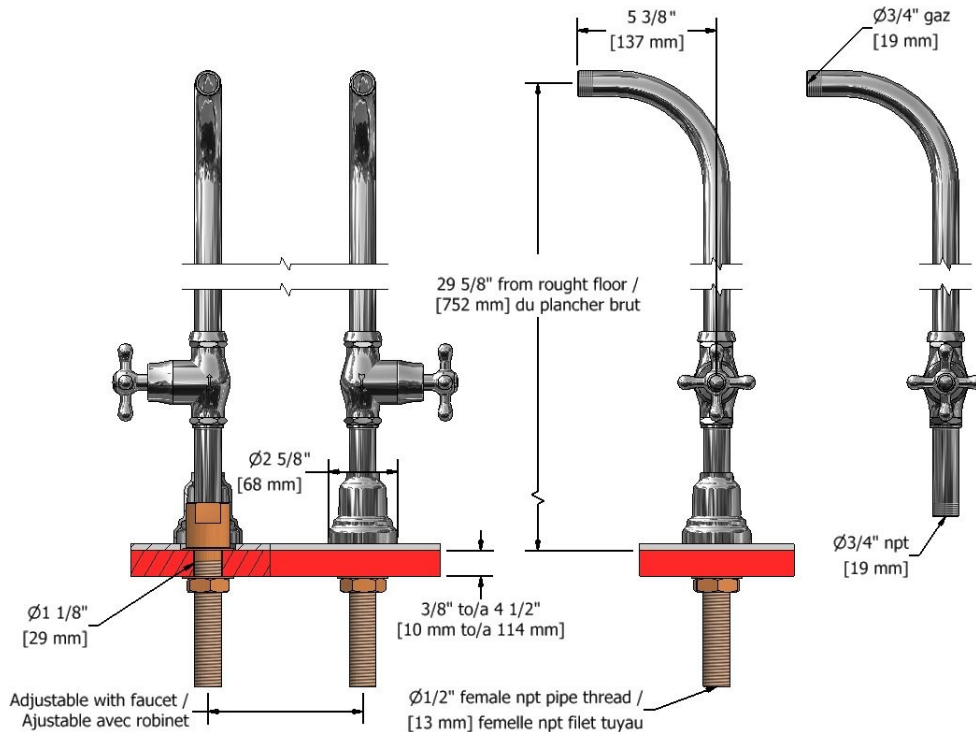

Sizes, models and finishes may differ from those presented.

Warranty

The Riobel inc. product carries a limited LIFETIME warranty on the finish Chrome, Gold (PVD), Brushed nickel (PVD), Night brushed (PVD), Polished nickel (PVD) and all working parts and is guaranteed from the initial date of purchase against all manufacturing defects. Other finished 1 year.

Customer Service

Ontario, West Canada : 888-287-5354 Quebec, Maritimes, United States : 866-473-8442

2014.05.08