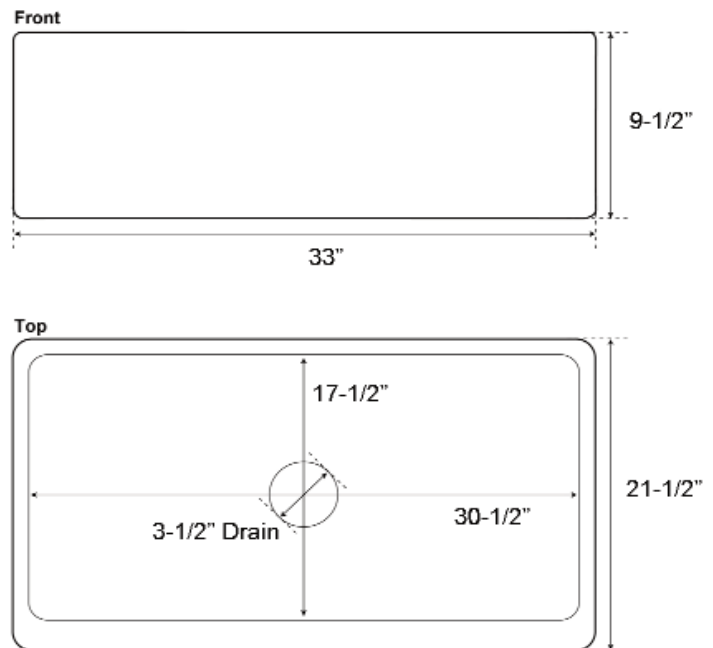

**33" AUSTIN SINGLE
BOWL FARMER SINK**

Cat. No
FSCSB3098

W: 33"
D: 21-1/2"
H: 9-1/2"

***Please do NOT cut hole without
template or actual product.**

Interior Dimensions:

Basin Interior: 30-1/2" W x 17-1/2" D
Basin depth: 8-3/4"

Features:

- ▶ Constructed of solid 16 gauge copper
- ▶ Smooth front
- ▶ Rounded interior corners easy for cleaning
- ▶ Sink bowl has no internal welds
- ▶ Sink bottom angled to drainage
- ▶ Accommodates 3-1/2" drain
- ▶ Patina applied to copper using French hot process
- ▶ Hand polished finish
- ▶ Copper is a living finish and will patina over time

Finish:

SAC Smooth Antique Copper

Dimensions of fixture are nominal and may vary within the range of tolerances established by ANSI Standard A112.19.2. Dimensions and specifications subject to change without notice.