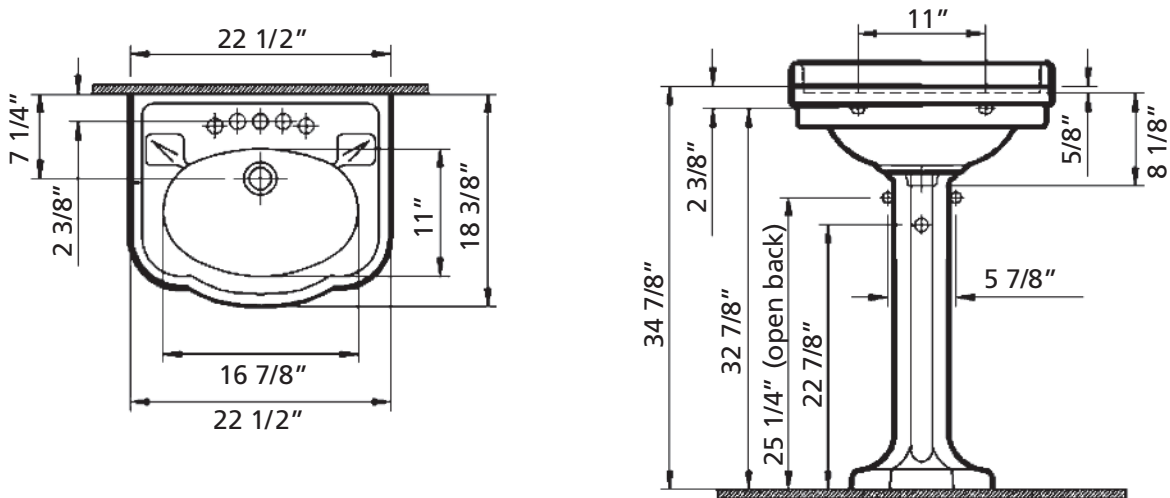

ANTIQUÉ Pedestal Lavatory | #350 | Overall Height 35 3/4"

ANTIQUÉ Pedestal Lavatory | #350 | Overall Height 36 1/2"