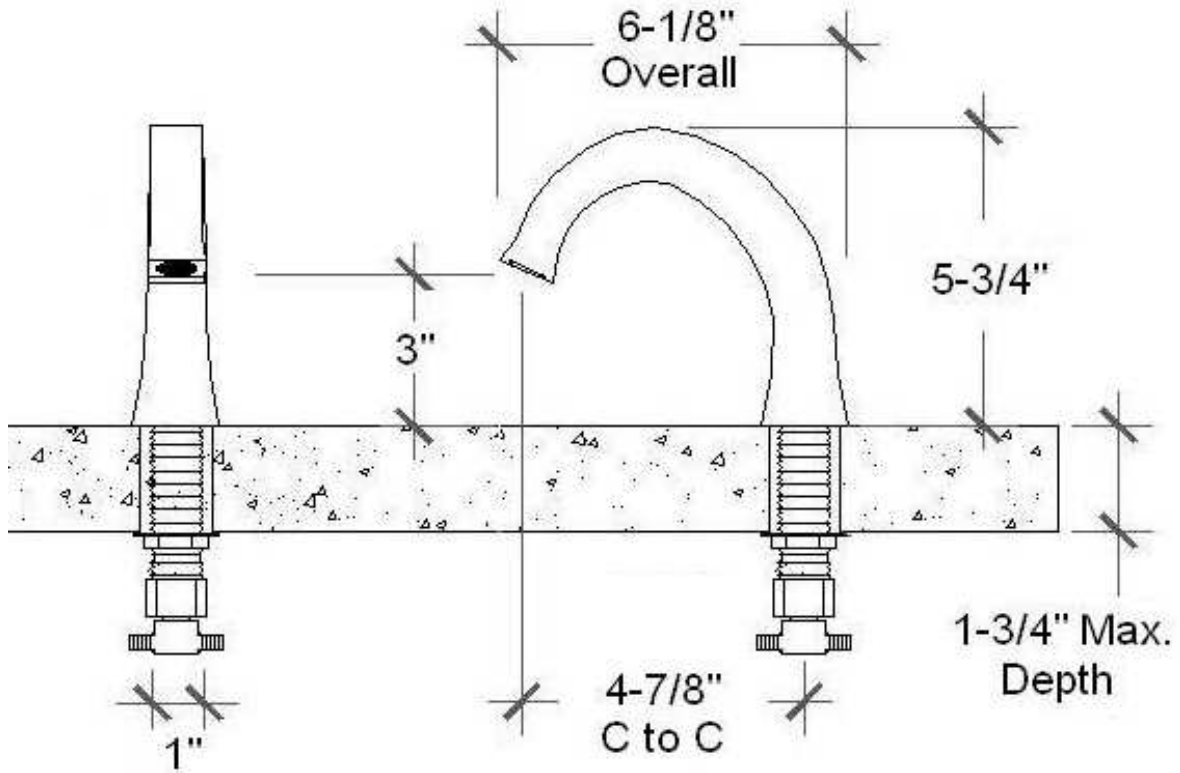

# PRODUCT SPECIFICATIONS

Hands Free Faucet with Short Cixx Spout  
SANS-CX-DM-S

Jan 2014

- ADA Compliant
- Custom sizes and finishes available

|     |     |
|-----|-----|
|     |     |
|     |     |
| GPM | 1.5 |
|     |     |
|     |     |

# PRODUCT SPECIFICATIONS

Hands Free Faucet with Short Cixx Spout  
SANS-CX-DM-S

Jan 2014

**Sensor Module**  
1/2" to 1/2"

**Mixing valve**  
3/8" compression inlets  
1/2" NPT outlet

**Battery Pack**