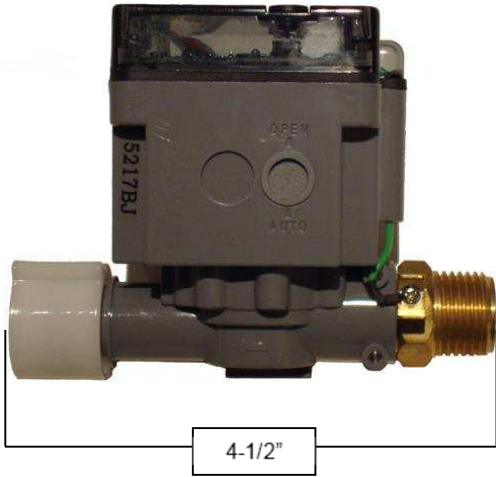

# PRODUCT SPECIFICATIONS

Hands Free Faucet with Short Cixx Spout  
SANS-CX-DM-S

Jan 2014

- ADA Compliant
- Custom sizes and finishes available

|     |     |
|-----|-----|
|     |     |
|     |     |
| GPM | 1.5 |
|     |     |
|     |     |

# PRODUCT SPECIFICATIONS

Hands Free Faucet with Short Cixx Spout  
SANS-CX-DM-S

Jan 2014

**Sensor Module**  
1/2" to 1/2"

**Mixing valve**  
3/8" compression inlets  
1/2" NPT outlet

**Battery Pack**