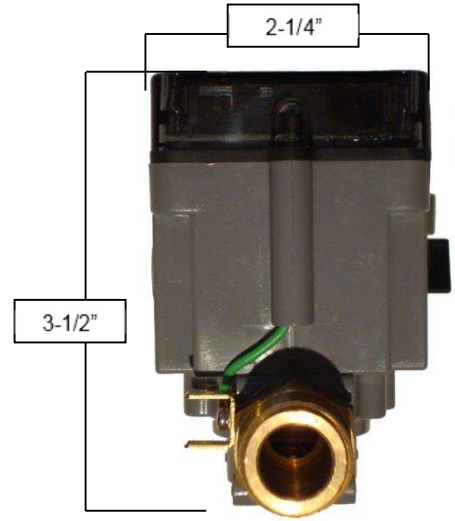

# PRODUCT SPECIFICATIONS

Hands Free Faucet with Short Cixx Spout  
SANS-CX-DM-S

Jan 2014

- ADA Compliant
- Custom sizes and finishes available

|     |     |
|-----|-----|
|     |     |
|     |     |
| GPM | 1.5 |
|     |     |
|     |     |

# PRODUCT SPECIFICATIONS

Hands Free Faucet with Short Cixx Spout  
SANS-CX-DM-S

Jan 2014

**Sensor Module**  
1/2" to 1/2"

**Mixing valve**  
3/8" compression inlets  
1/2" NPT outlet

**Battery Pack**