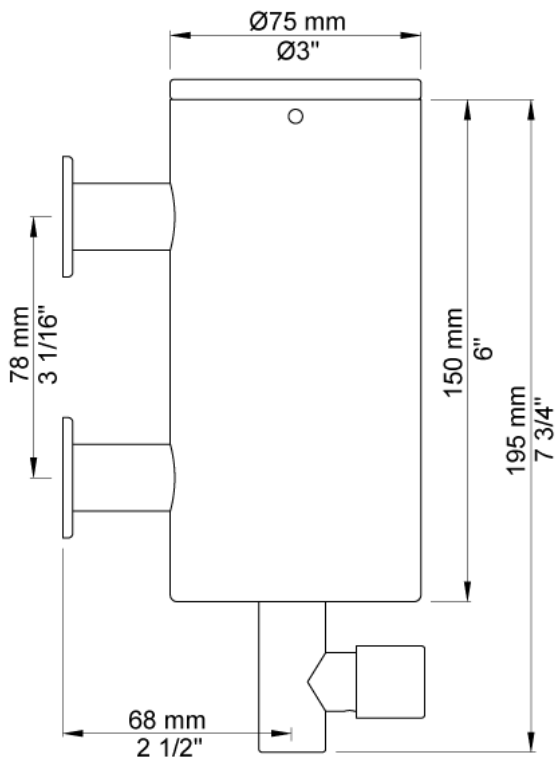

Date:

Client:

Project:

VOLA product: T10

T10

Soap dispenser 0.5 l.
 pH neutral liquid soap can be used (pH value: 4,5 - 7,5).
 Viscosity: Approx. 1500cP - 2000cP at 20°C.

Available in colours

- Color 02, Grey
- Color 04, Light blue
- Color 05, Orange
- Color 06, Light green
- Color 08, Yellow
- Color 09, Dark grey
- Color 12, Mocca
- Color 14, Bright red
- Color 15, Dark blue
- Color 16, Polished chrome
- Color 17, Gloss black
- Color 18, White
- Color 19, Natural brass
- Color 20, Brushed chrome
- Color 21, Carmine red
- Color 25, Pink
- Color 27, Matt black
- Color 40, Brushed stainless steel