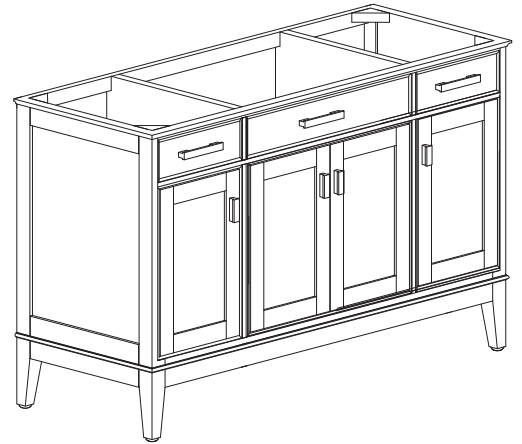

Avanity

MADISON-V48-TO/MADISON-V48-LE

Features

- Solid poplar frame and birch veneer plywood
- 4 soft-close doors
- 2 soft-close drawers
- 3 interior shelves
- Brushed nickel finished hardware (LE)
- Old bronze finished hardware (TO)
- Adjustable height levelers
- Under counter application

Colors / Finishes

- Tobacco
- Light Espresso

Nominal Dimension

- 48W x 21D x 34H (inches)

Components

Mirror	MADISON-M24-TO	MADISON-M28-TO	MADISON-M36-TO	MADISON-MC28-TO
	MADISON-M24-LE	MADISON-M28-LE	MADISON-M36-LE	MADISON-MC28-LE
Vanity Top	SUT49BK	SUT49CW	SUT49GB	
Sink	CUM18WT	CUM18LN		
Linen Tower	MADISON-LT24-TO	MADISON-LT24-LE		