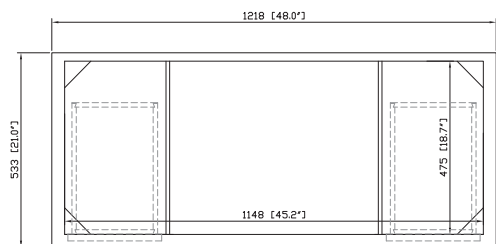

Colors / Finishes

- Tobacco
- Light Espresso

Nominal Dimension

- 48W x 21D x 34H (inches)

Components

Mirror	MADISON-M24-TO	MADISON-M28-TO	MADISON-M36-TO	MADISON-MC28-TO
	MADISON-M24-LE	MADISON-M28-LE	MADISON-M36-LE	MADISON-MC28-LE
Vanity Top	SUT49BK	SUT49CW	SUT49GB	
Sink	CUM18WT	CUM18LN		
Linen Tower	MADISON-LT24-TO	MADISON-LT24-LE		

Product Diagrams

Front

Back

Side

Top

For customer support please call 626 404 7678 weekdays 9:00 to 6:00 PST