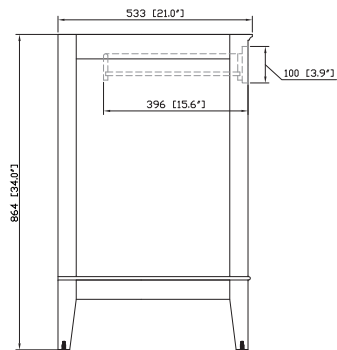

Avanity

MADISON-V48-TO/MADISON-V48-LE

Features

- Solid poplar frame and birch veneer plywood
- 4 soft-close doors
- 2 soft-close drawers
- 3 interior shelves
- Brushed nickel finished hardware (LE)
- Old bronze finished hardware (TO)
- Adjustable height levelers
- Under counter application

Colors / Finishes

- Tobacco
- Light Espresso

Nominal Dimension

- 48W x 21D x 34H (inches)

Components

Mirror	MADISON-M24-TO	MADISON-M28-TO	MADISON-M36-TO	MADISON-MC28-TO
	MADISON-M24-LE	MADISON-M28-LE	MADISON-M36-LE	MADISON-MC28-LE
Vanity Top	SUT49BK	SUT49CW	SUT49GB	
Sink	CUM18WT	CUM18LN		
Linen Tower	MADISON-LT24-TO	MADISON-LT24-LE		

Product Diagrams

Front

Side

Top

For customer support please call 626 404 7678 weekdays 9:00 to 6:00 PST