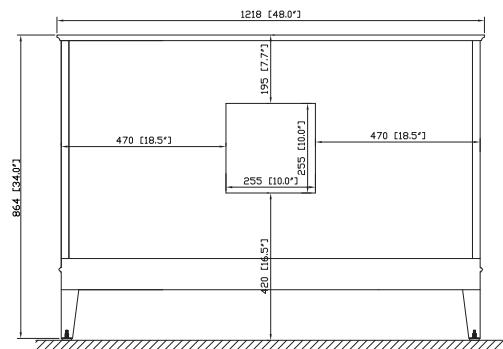

Avanity

MADISON-V48-TO/MADISON-V48-LE

Features

- Solid poplar frame and birch veneer plywood
- 4 soft-close doors
- 2 soft-close drawers
- 3 interior shelves
- Brushed nickel finished hardware (LE)
- Old bronze finished hardware (TO)
- Adjustable height levelers
- Under counter application

Colors / Finishes

- Tobacco
- Light Espresso

Nominal Dimension

- 48W x 21D x 34H (inches)

Components

Mirror	MADISON-M24-TO	MADISON-M28-TO	MADISON-M36-TO	MADISON-MC28-TO
	MADISON-M24-LE	MADISON-M28-LE	MADISON-M36-LE	MADISON-MC28-LE
Vanity Top	SUT49BK	SUT49CW	SUT49GB	
Sink	CUM18WT	CUM18LN		
Linen Tower	MADISON-LT24-TO	MADISON-LT24-LE		

Product Diagrams

Front

Back

Side

Top

For customer support please call 626 404 7678 weekdays 9:00 to 6:00 PST